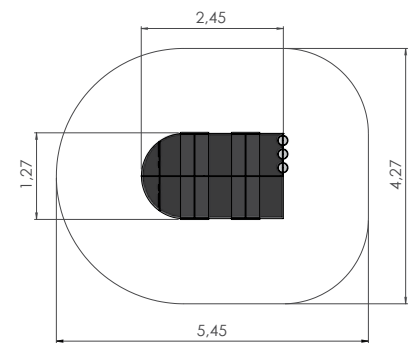

MM133 Expres bus