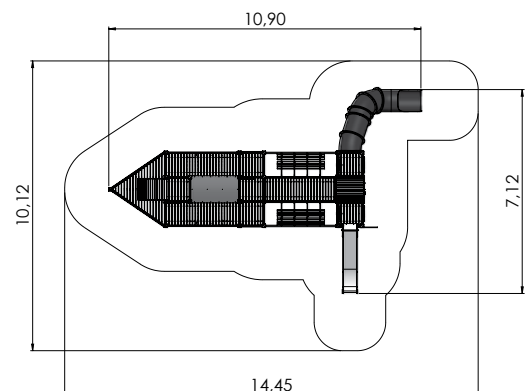

COLOR OPTIONS:

MM122-1 Playship GUSTAV VASA 2
(wheelchair accessible)

MM119 Playship FRAM

MM118 Playship NOA

THEME PLAY

MM111 Playcar MERCEDES

MM113 Playcar POLICE

MM110 Playcar AMBULANCE