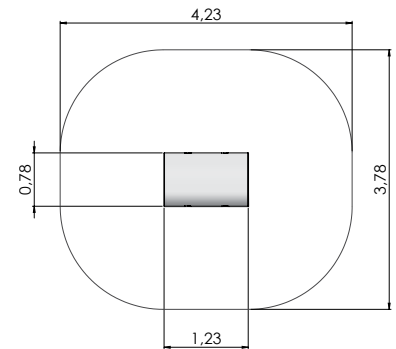

SPRING SWINGS AND SEE-SAWS

VL9008 TUBE with springs TUBO