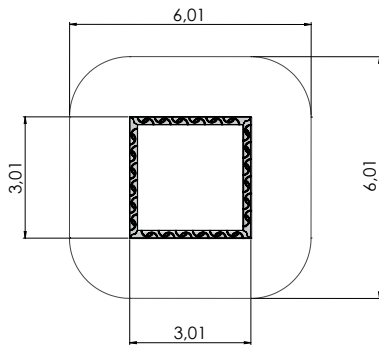

AMAZON

AML003

AM300 AMAZON seesaw