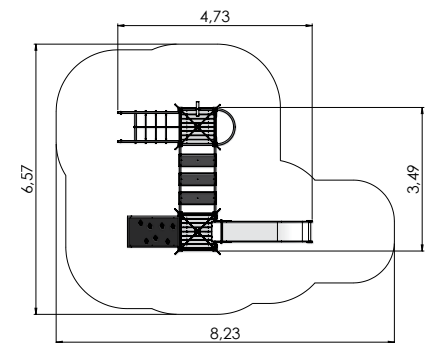

LM217 Play Centre HARALD