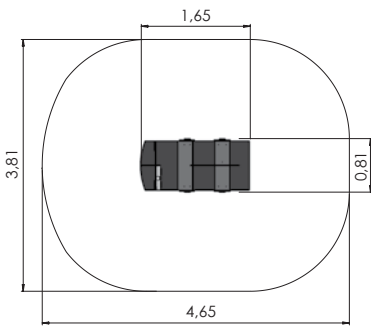

COLOR OPTIONS:

MM122-1 Playship GUSTAV VASA 2
(wheelchair accessible)

MM119 Playship FRAM

MM118 Playship NOA

THEME PLAY

MM111 Playcar MERCEDES

MM113 Playcar POLICE

MM110 Playcar AMBULANCE