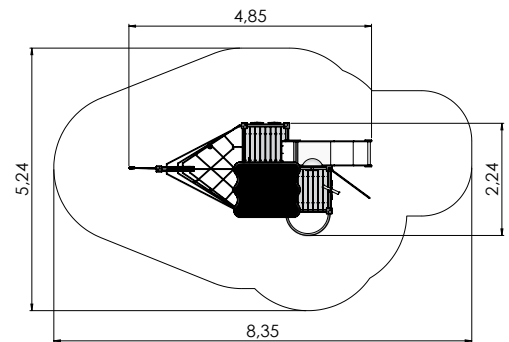

THEME PLAY

COLOR OPTIONS: