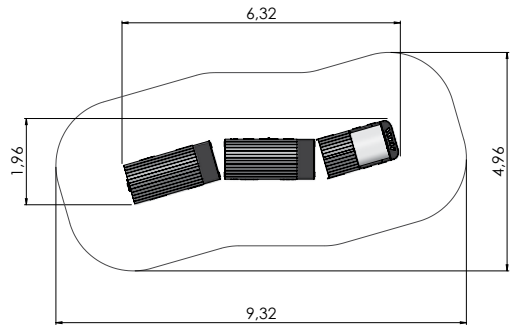

MM101-2 Playtrain CHOO-CHOO extra long