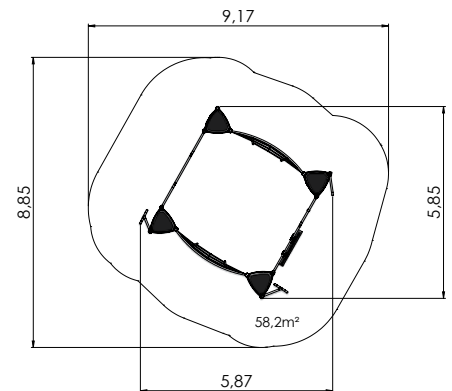

OCTO

OCT104 Climbing complex