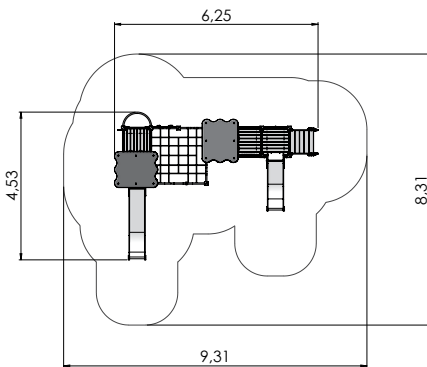

LM228 Play Centre *FREDERIK*