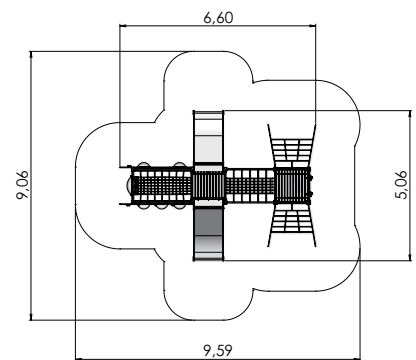

MM130 Playcar EMERGENCY

THEME PLAY

COLOR OPTIONS:

MM112 Playbus BUS

MM133 Expres bus

NEW!

MM135 Cargo plane

NEW!