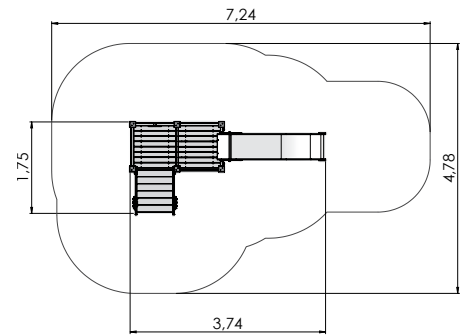

LM202 Play Centre MARIA