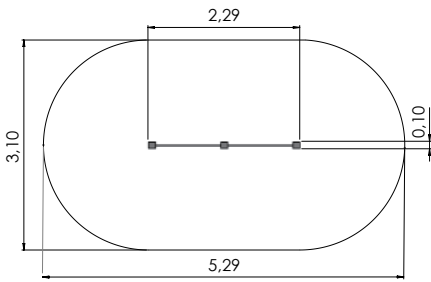

BALANCING AND EXERCISE