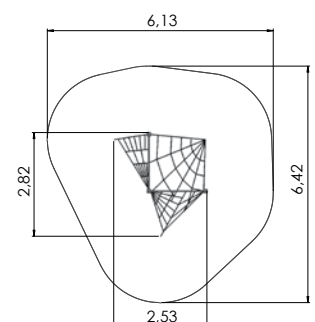

CLIMBING FRAMES

COLOR OPTIONS:

RS100 Climbing net, 3 sections

RS118 Climbing frame LYRA

RS119 Climbing frame HYDRA

RS120 Climbing frame TRIANGULUM

CLIMBING FRAMES

RS121 Climbing frame DRACO