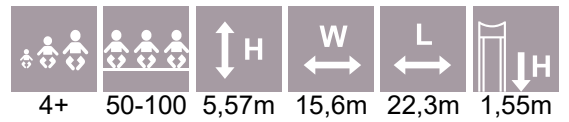

PLAY CENTRES

COLOR OPTIONS: