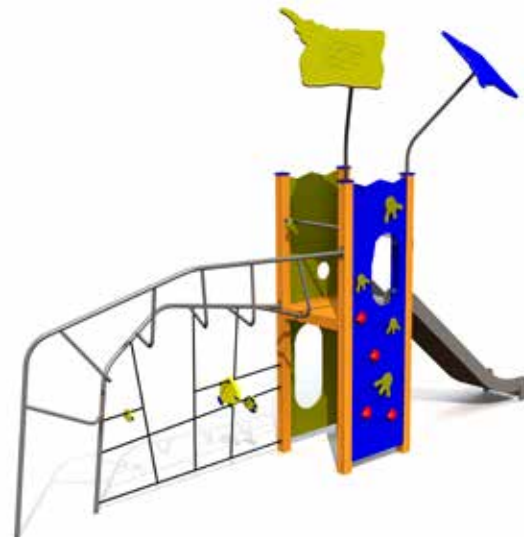

NW101 W MF Play Centre RAY