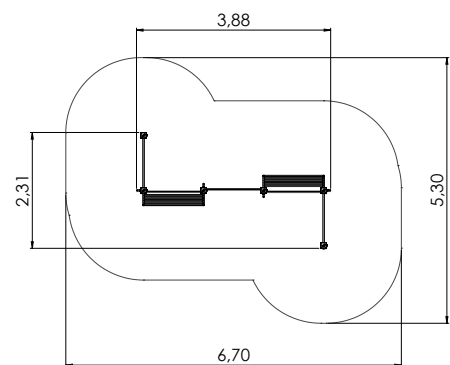

BALANCING AND EXERCISE

TKR007 Balance track 7

NEW!

TKR002 Balance track CIRCLE

NEW!

TSV100 Stretching wall