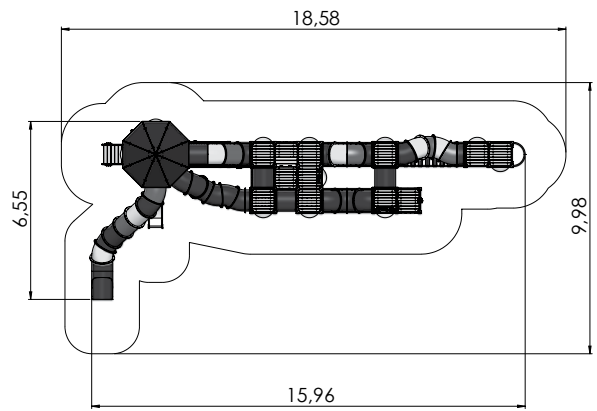

LM313 Play Centre IVAN IV