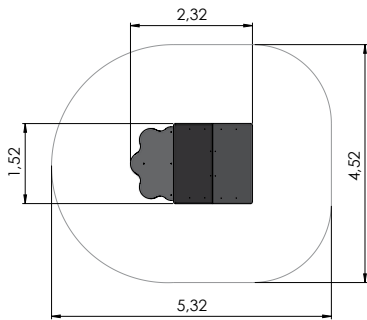

LAB001 LABYROOM L-panel set
with fixing accessories

3+

1-...

1,0m-

1,0m-

1,0m-

THEME PLAY

MM001 Playhouse KIOSK