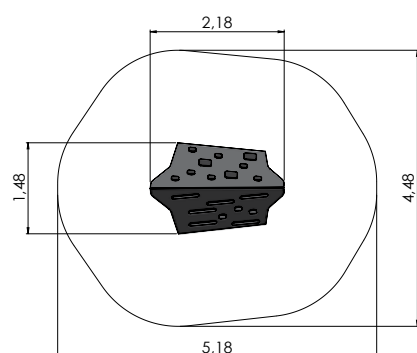

THEME PLAY

MM302 Playhouse APPLE with BUSHES