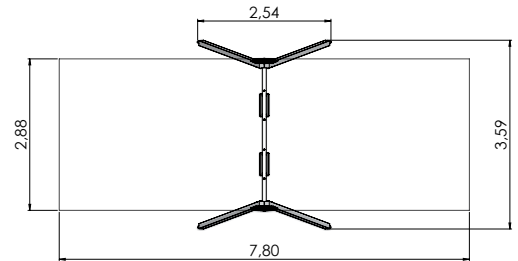

PIRATE WORLD

COLOR OPTIONS:

Pirate world

K002 P Swing DUCAT 2 places
(without seats and fittings)