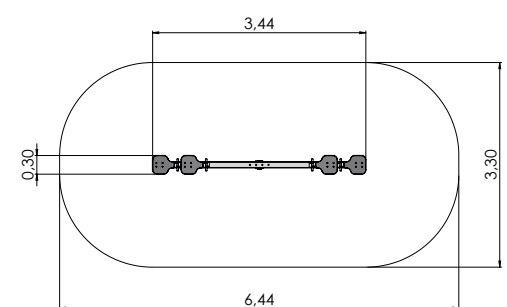

K200 Stand on see-saw

SPRING SWINGS AND SEE-SAWS

K103 See-saw TODDLER 2 seats

K105 See-saw TODDLER 2 seats with backrests

K104 See-saw TODDLER 4 seats

K108 See-saw 4 seats

THEME PLAY

LAB001 LABYROOM L-panel set 174