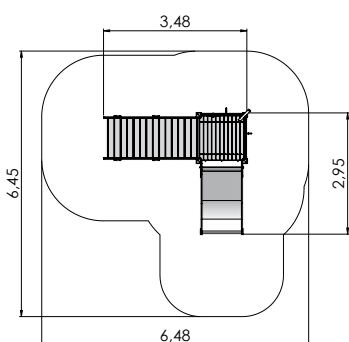

PLAY CENTRES

LM224 Slide THEO