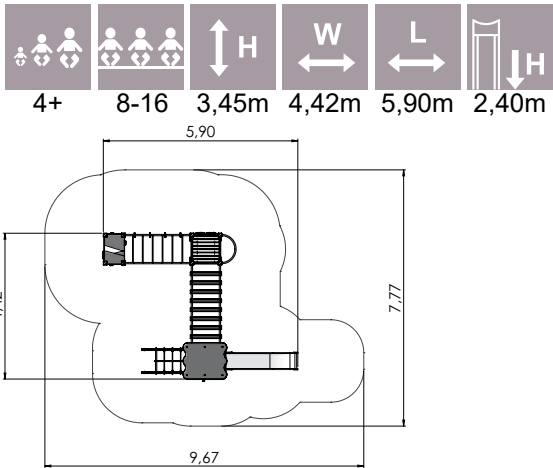

PLAY CENTRES

LM225-1 HANNA