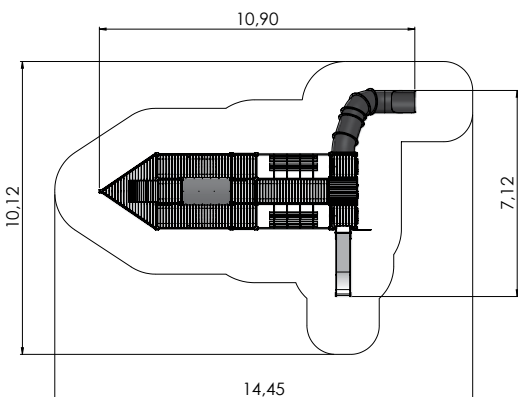

MM118 P Playship BLACK JOKE

PIRATE WORLD

COLOR OPTIONS:

Pirate world

RS310 P Play Centre PIRATE DAVIS

4+	10-20	2,10m	6,43m	7,46m	1,92m

NEW!

K200 P MF Stand on see-saw HOOK