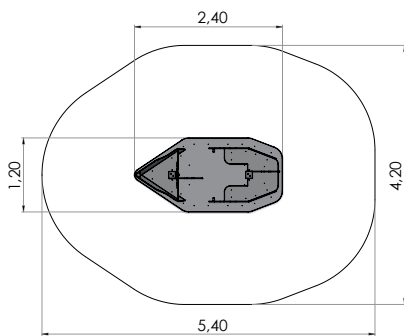

MM131 AIRPLANE

THEME PLAY

MM132 AIRPLANE *small*

MM120 Playboat *TOPU*

MM121 Playboat *UKU*

MM123 Playcar *TRUCK*

THEME PLAY

COLOR OPTIONS: