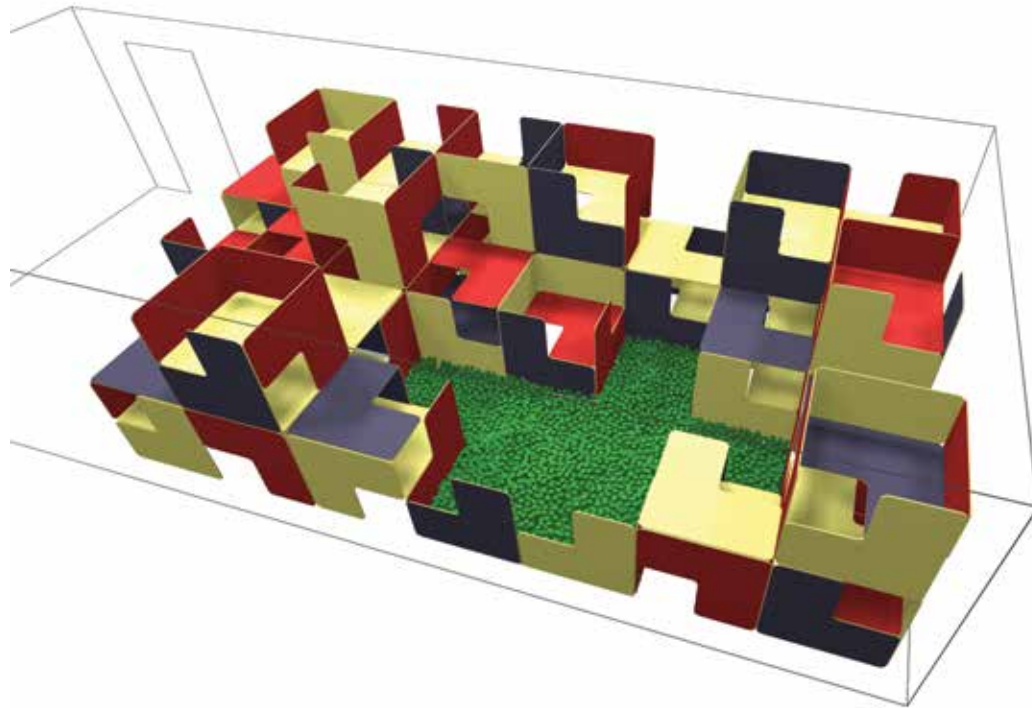

THEME PLAY

COLOR OPTIONS:

Of what can you make tables, shelves, walls, houses, castles, fortresses, caves or even skyscrapers? The answer is our LABYROOM L-shaped panels are ingenious in their simplicity allowing the children to create a countless number of different rooms and solutions during play. LABYROOM is safe as it has no sharp corners or moving parts and the plastic coated plywood survives well both indoors and outdoors. The colour palette combines blue, red, green and yellow panels to create a lively and thrilling playground!

LAB001 LABYROOM L-panel set
with fixing accessories

3+

1-...

1,0m-

1,0m-

1,0m-