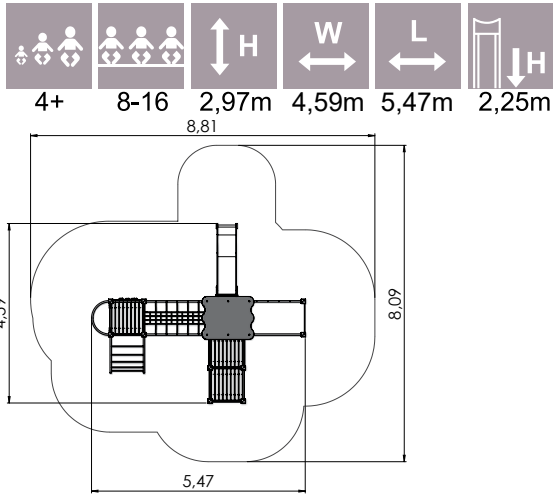

PLAY CENTRES

LM205 Play Centre REBECCA