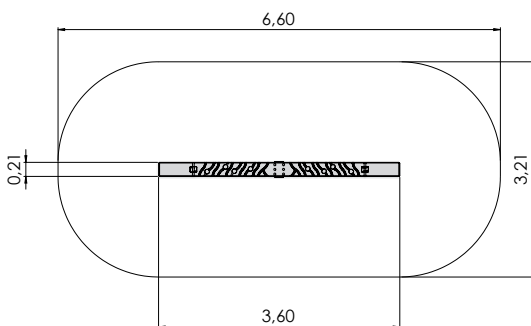

AM300 AMAZON seesaw