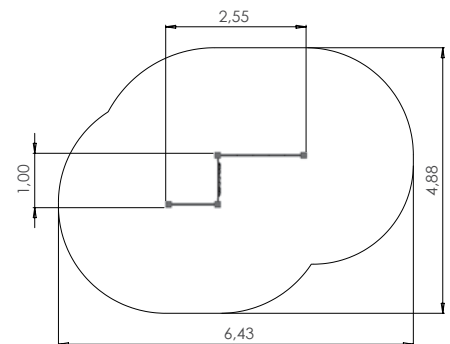

RS115 Climbing frame SPIDERWEB