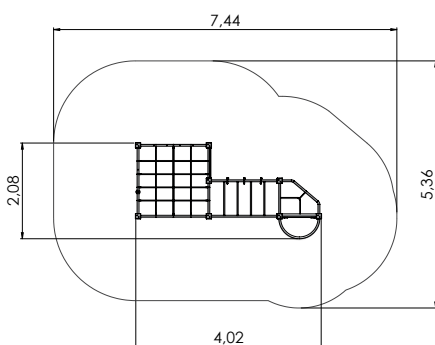

CLIMBING FRAMES

RS110 Climbing frame HEXAGON

RS110-2 Climbing frame HEXAGON 2

RS110-2 L Climbing frame HEXAGON 2

RS123 Climbing frame

CLIMBING FRAMES

COLOR OPTIONS:

RS127 Climbing Frame KOALA