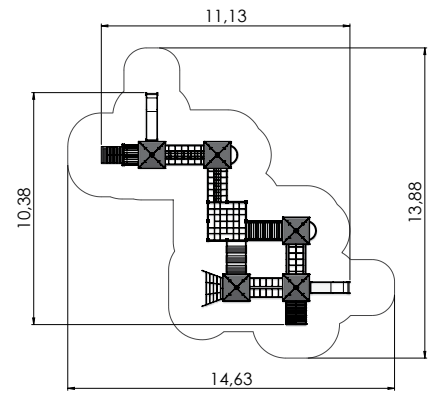

4+	12-24	3,96m	11,13m	10,38m	1,55m

LM300-5
Multi Activity Centre OLD TOWN Midi