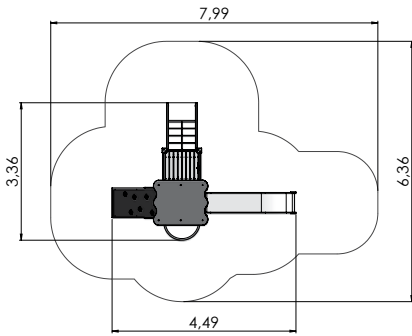

PLAY CENTRES