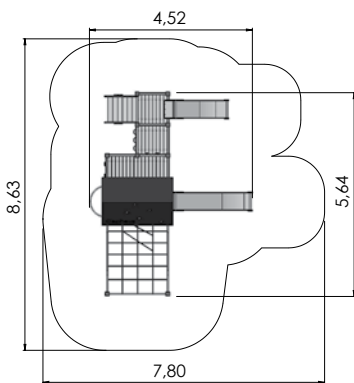

2002 Play Centre CEPHEUS