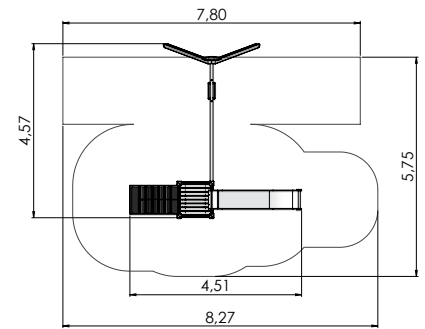

1+	3-6	2,85m	0,95m	4,70m	1,55m

PLAY CENTRES

LM231-1 Play centre CARLOS

LM231 Play centre CARL

PLAY CENTRES

PLAY CENTRES

COLOR OPTIONS:

LM211 Play Centre PAUL