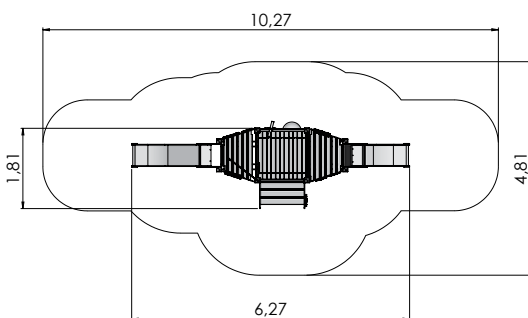

PIRATE WORLD

MM177 P Playship AMITY

PIRATE
WORLD

NEW!

NEW!