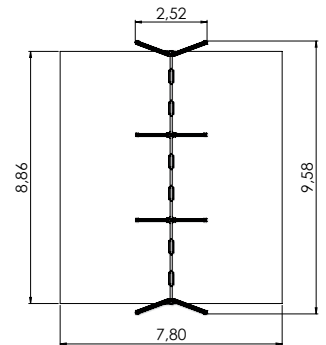

K002 W MF Swing GUPPY 2 places
(without seats and fittings)

K008 W MF Swing GUPPY 4 places
(without seats and fittings)

K009 W MF Swing GUPPY 6 places
(without seats and fittings)

K106 W MF See-saw MUSSEL