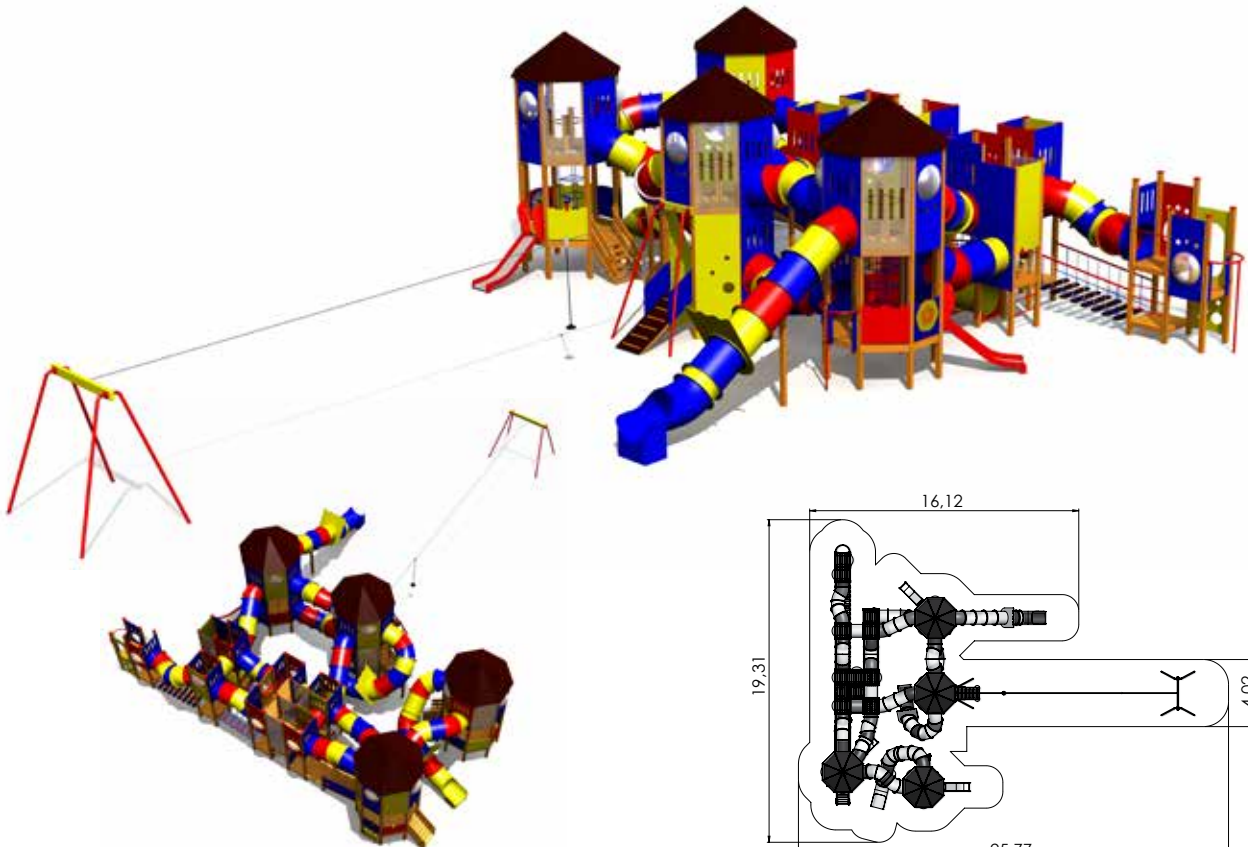

PLAY CENTRES

COLOR OPTIONS: