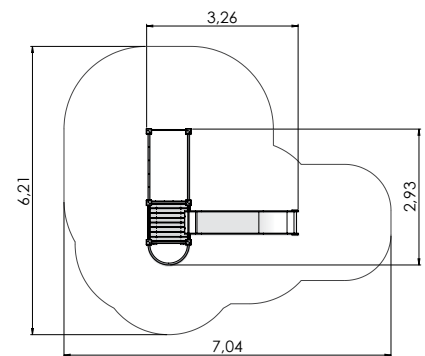

LM214 Play Centre HARRY