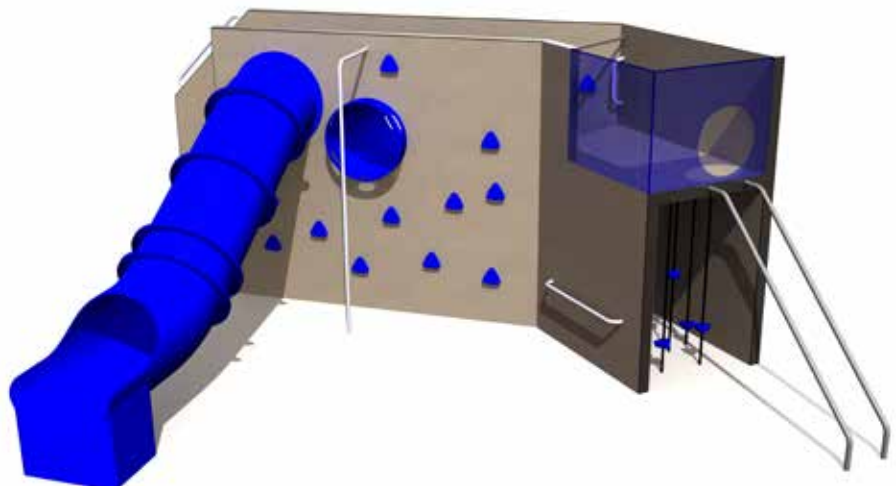

CON201

CON105