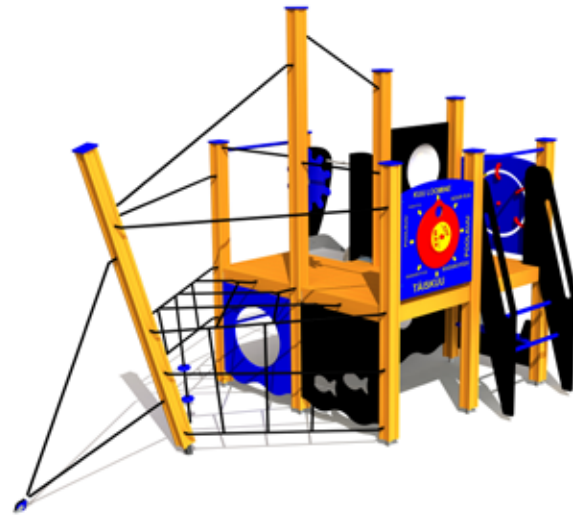

PIRATE WORLD

MM177 P Playship AMITY