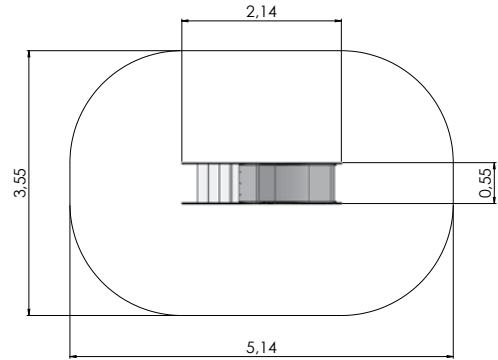

LM021 Slide BEAVER