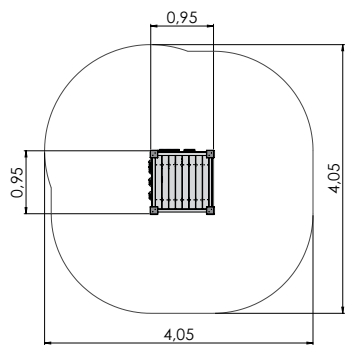

CLIMBING FRAMES

RS001 Climbing frame RHINO

RS105 Climbing frame RAINBOW