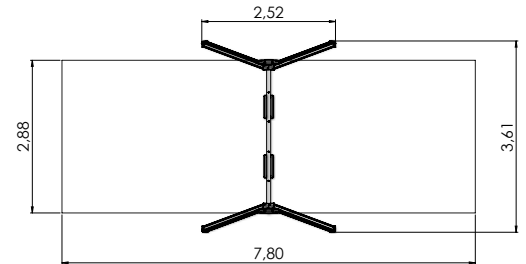

KRK11/KRK15 Rope swing 158

SWINGS

SWINGS

COLOR OPTIONS:

K005 AL Swing BELL-FLOWER 1 place
(without seat and fittings)

K002 AL Swing BELL-FLOWER 2 places
(without seats and fittings)

K115 AL Swing BELL-FLOWER 3 places
(1+2) (without seats and fittings)