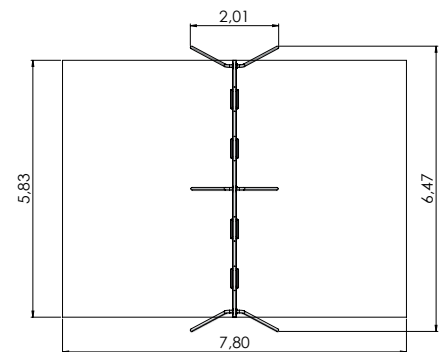

K221 Swing EAGLE 4 places
(without seats and fittings)

K222 Circle swing 6 places

NEW!

3+	5	2,5m	5,76m	6,06m	1,35m

K223 Circle swing 5 places

NEW!

4+	1	2,98m	4,00m	27,33m	1,10m

SPR100 Tarzan`s track