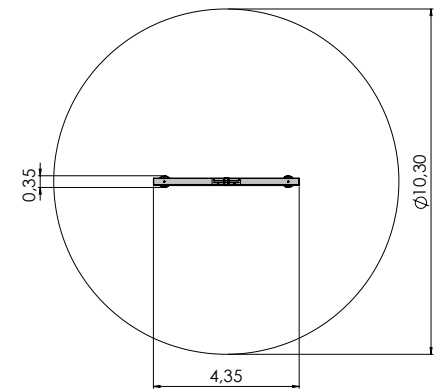

AM400 AMAZON carousel