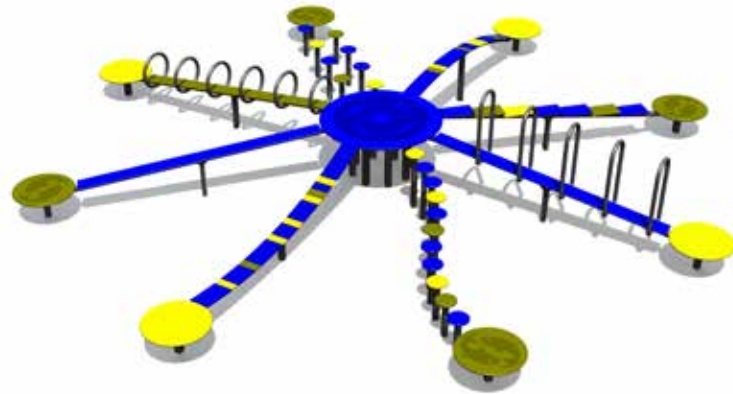

K200 W MF Stand on see-saw PRAWN

3+	14	0,35m	1,76m	4,56m	0,35m

PVP10 W MF Spiral beam WATER SNAKE

4+	8-16	1,3m	7,36m	7,36m	0,57m

TKR001 W MF Balancing equipment COMPASS

2+	4	0,76m	1,10m	1,10m	0,70m

VLI44 W MF Spring swing FLOWER