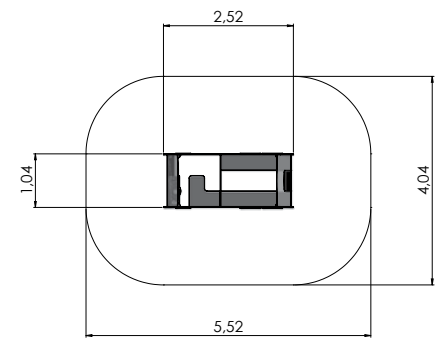

THEME PLAY

COLOR OPTIONS:

NEW!

NEW!