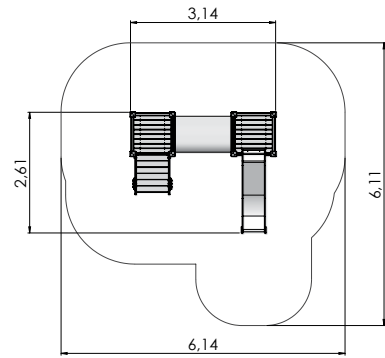

PIRATE WORLD

COLOR OPTIONS:

Pirate world

LM006-1 P Play Centre ROCKING HORSE