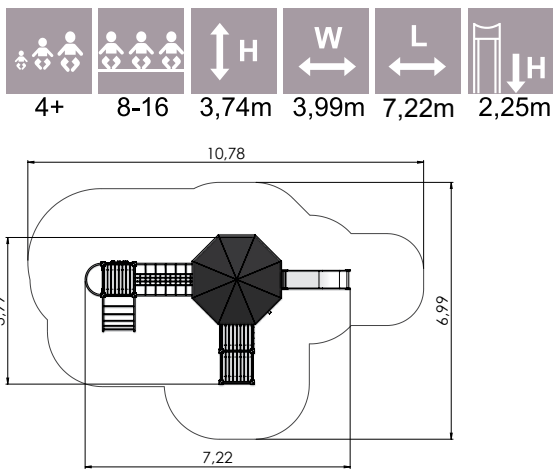

PLAY CENTRES

LM220 Play Centre HERMANN