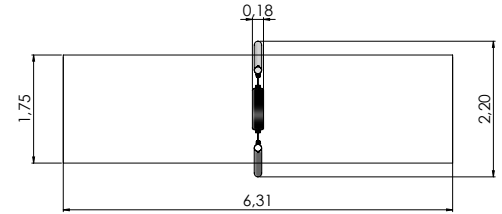

K009 Y Swing BELL-FLOWER 6 places,
(without seats and fittings)

K113 Swing BABY SNAIL (with seat)

K113-1 Swing BABY SNAIL (with seat)

SWINGS

COLOR OPTIONS:

K113-2 Swing BABY SNAIL
(with wrap around seat)

K113-3 Swing BABY SNAIL
(with wrap around seat, double)