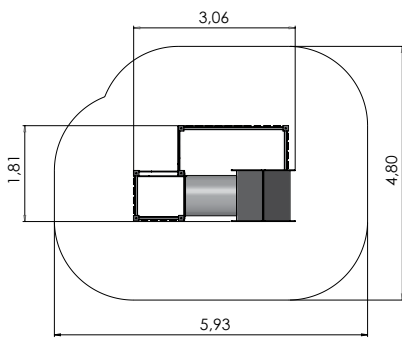

THEME PLAY

LMK003-1 Play Centre BABY