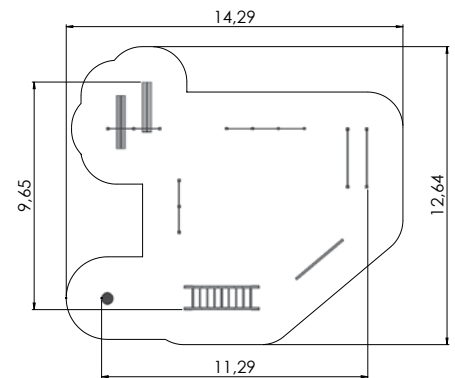

TSV005 Hanging track

TSV007 Jumping track

BALANCING AND EXERCISE

TKR001 Balancing equipment COMPASS

4+	8-16	1,30m	7,36m	7,36m	0,57m

TSV010 Outdoor exercise complex 1

5+	11	2,80m	9,65m	11,29m	2,70m

TSV011 Outdoor exercise complex 2