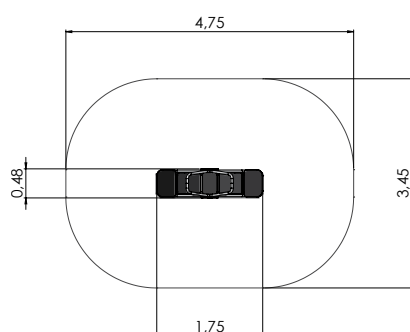

K200 Stand on see-saw

SPRING SWINGS AND SEE-SAWS

K103 See-saw TODDLER 2 seats

K105 See-saw TODDLER 2 seats with backrests

K104 See-saw TODDLER 4 seats

K108 See-saw 4 seats

THEME PLAY

LAB001 LABYROOM L-panel set 174