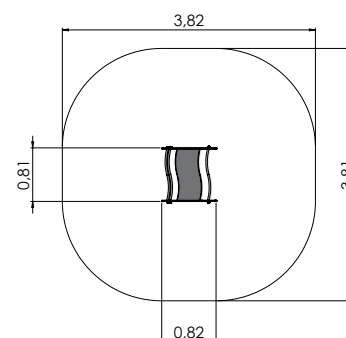

VLI50 MF Spring swing DOCKY