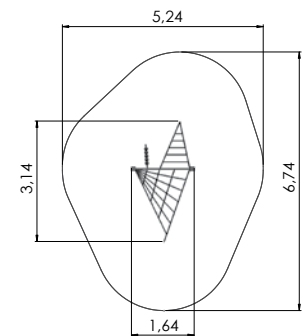

CLIMBING FRAMES

COLOR OPTIONS:

RS100 Climbing net, 3 sections

RS118 Climbing frame LYRA

RS119 Climbing frame HYDRA

RS120 Climbing frame TRIANGULUM

CLIMBING FRAMES

RS121 Climbing frame DRACO