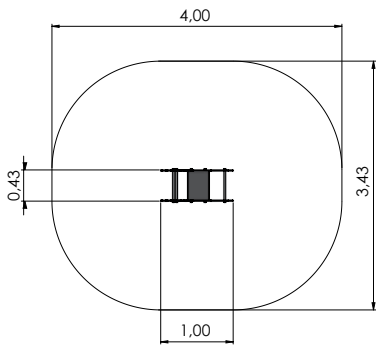

SPRING SWINGS AND SEE-SAWS