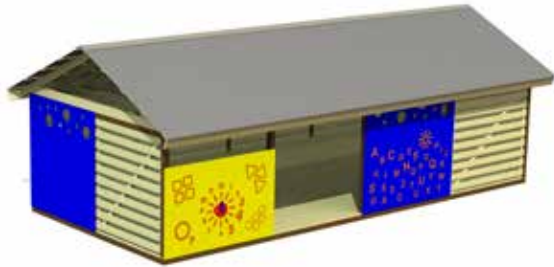

OUTDOOR FURNITURE