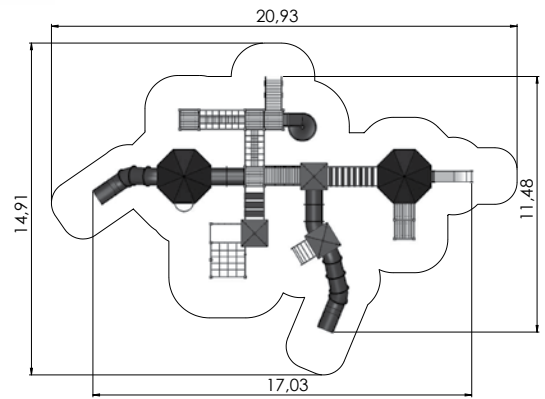

PLAY CENTRES

COLOR OPTIONS:

LM300 Play Centre FERDINAND