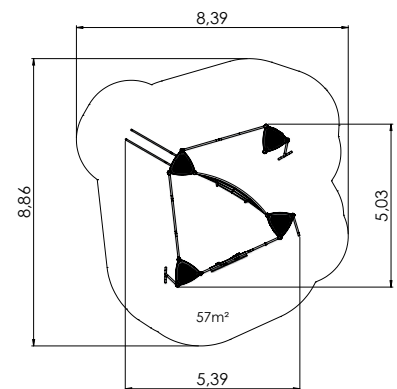

OCT106 Climbing complex