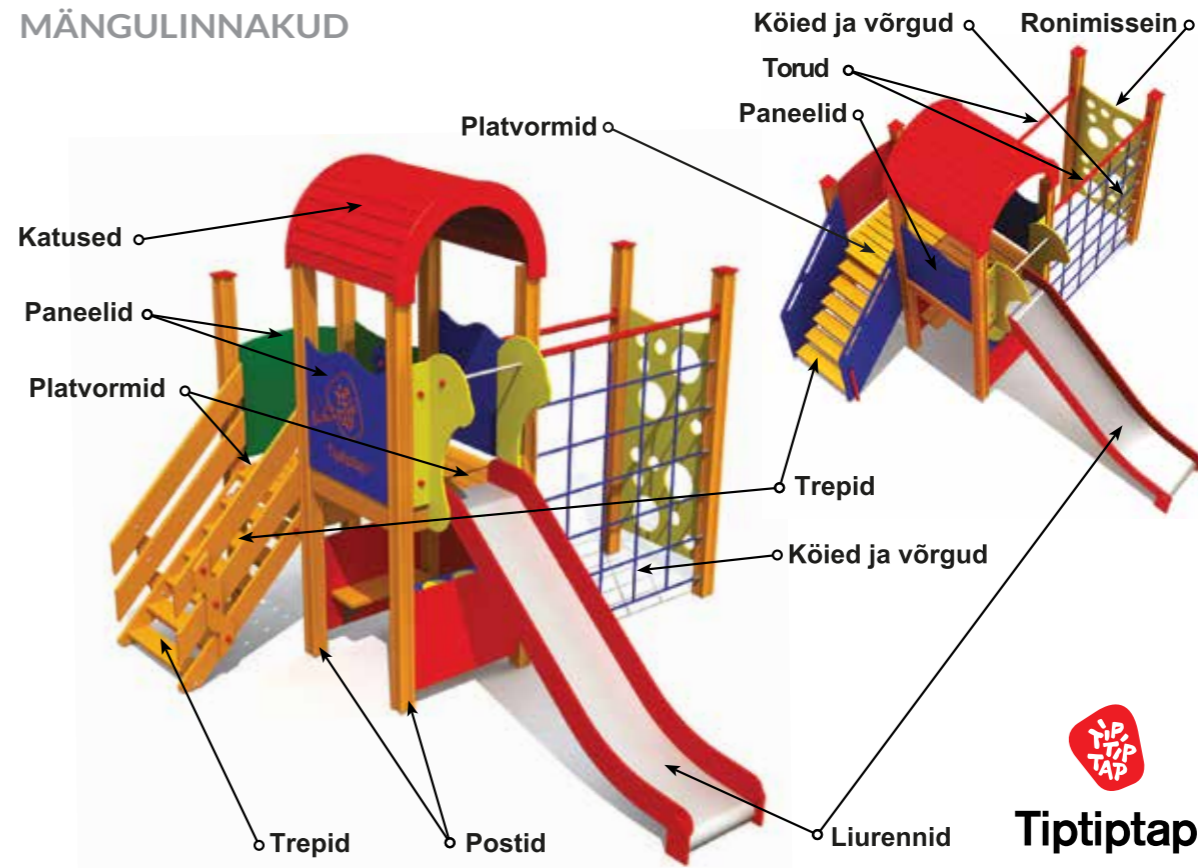

MÄNGULINNAKUD

Tiptap

Värvid		PE	MF
Plastikpaneelid Pantone 383, RAL4004 RAL3020, RAL1023	Postid	Liimpuit	Pulbervärvitud alumiinium
Liimpuitpostid TM1803 (Teknos) TM1804 (Teknos)	Platvormid	Liimpuit	Kulumis- ja libisemiskindel plastikkate
Alumiiniumpostid RAL1037, RAL8007	Paneelid	HDPE plastik	HDPE plastik
Köied/Ropes RAL9011, RAL5005	Ronimisseinad	HDPE plastik	HDPE plastik
Metal parts (tubes, ect) RAL7046, RAL3020	Katused	HDPE plastik	HDPE plastik
	Torud	Tsingitud ja pulbervärvitud	Tsingitud ja pulbervärvitud
Summer	Köied/Võrgud	Plastikühendustega 16mm plast/terasköis	Plastikühendustega 16mm plast/terasköis
	Liurennid	Roostevaba teras ja HDPE plastik	Roostevaba teras ja HDPE plastik
Autumn	Trepid	Liimpuit	Kulumis- ja libisemiskindel plastikkate
	Ronimiskivid	HDPE plastik	HDPE plastik
Forest	Kinnitustarvikud	Roostevaba teras	Roostevaba teras

Our products are tested by TÜV Süd Product Service GmbH,
TÜV-certified and meet the standard EN 1176:2017