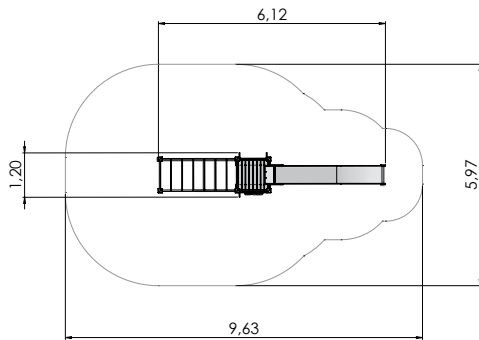

PLAY CENTRES