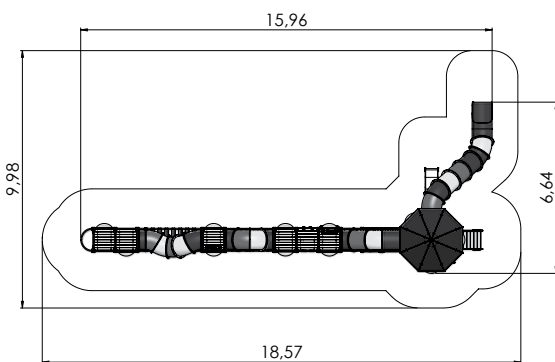

PLAY CENTRES

1+/4+	8-16	5,56m	5,01m	6,64m	0,95m

PLAY CENTRES

1+/4+	50-100	5,56m	6,64m	15,96m	1,55m