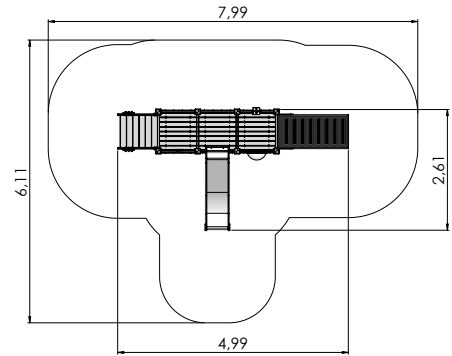

LM214-2 Play Centre with Climbing Frame HOLLY

LM223 Play Centre THERESA

LM224 Slide THEO

PLAY CENTRES

COLOR OPTIONS:

LM005 Play Centre OSCAR

LM006 Play Centre LAURA

LM006-1 Play Centre LAURI