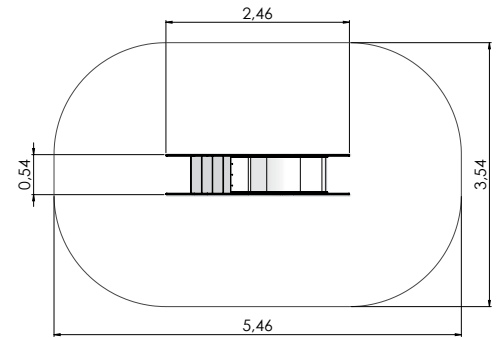

LM004 Slide MIA