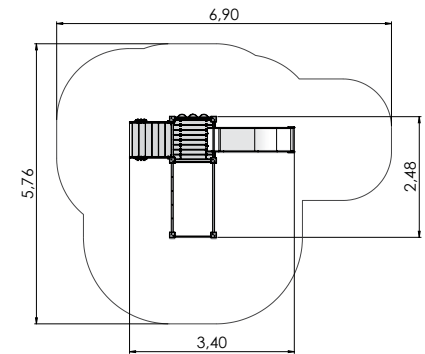

LM214-1 Play Centre HARDY