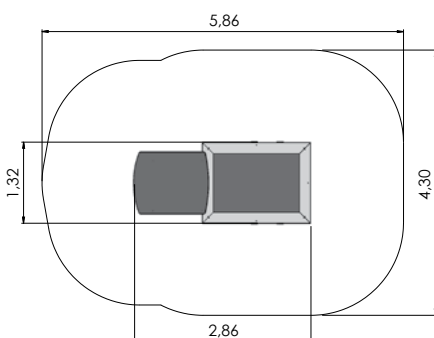

THEME PLAY

MM123 Playcar *TRUCK*