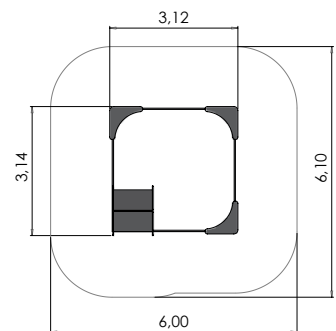

LK32 Sandbox triangular

1+	5-10	0,39m	3,56m	3,98m

LMK001 Sandbox 3x3 with little house

0+	5-10	1,72m	3,12m	3,14m	0,23m

LMK003 Play centre BABY with sandbox

1+	7-14	2,17m	3,88m	4,99m	0,23m

SANDBOXES

LK01 Sandboxes on legs