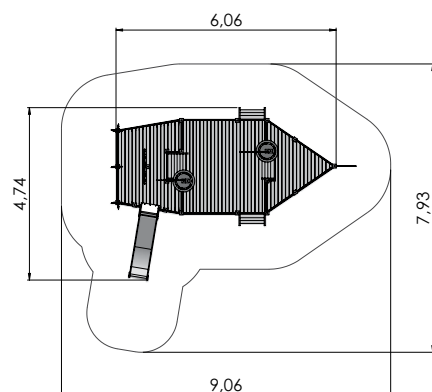

THEME PLAY

MM122 Playship GUSTAV VASA