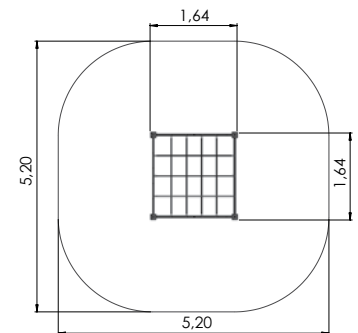

RS116 Climbing frame MONKEY