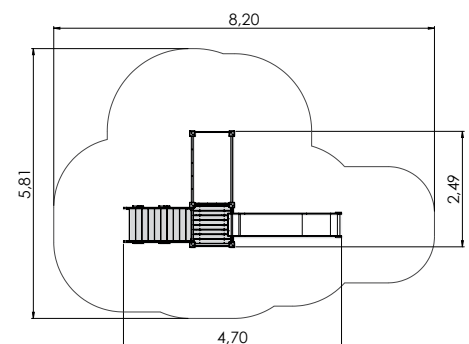

PLAY CENTRES

COLOR OPTIONS: