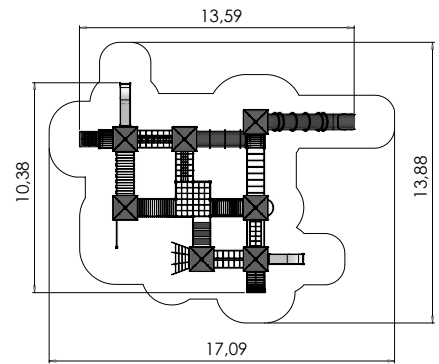

4+	20-40	4,36m	10,38m	13,59m	2,05m

LM220-1 Play Centre WILHELM

4+	8-16	4,34m	4,35m	8,67m	1,55m

PLAY CENTRES

1+/4+	8-16	5,56m	5,01m	6,64m	0,95m

LM311-1 Play Centre MARGOT

PLAY CENTRES

1+/4+	50-100	5,56m	6,64m	15,96m	1,55m