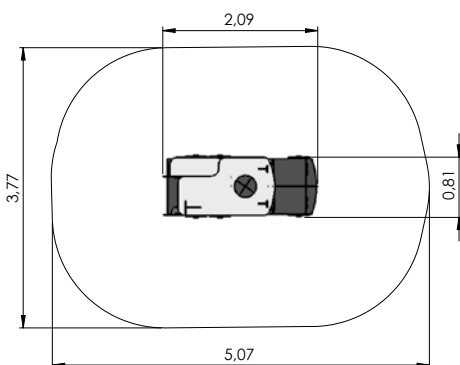

THEME PLAY

MM110 Playcar AMBULANCE