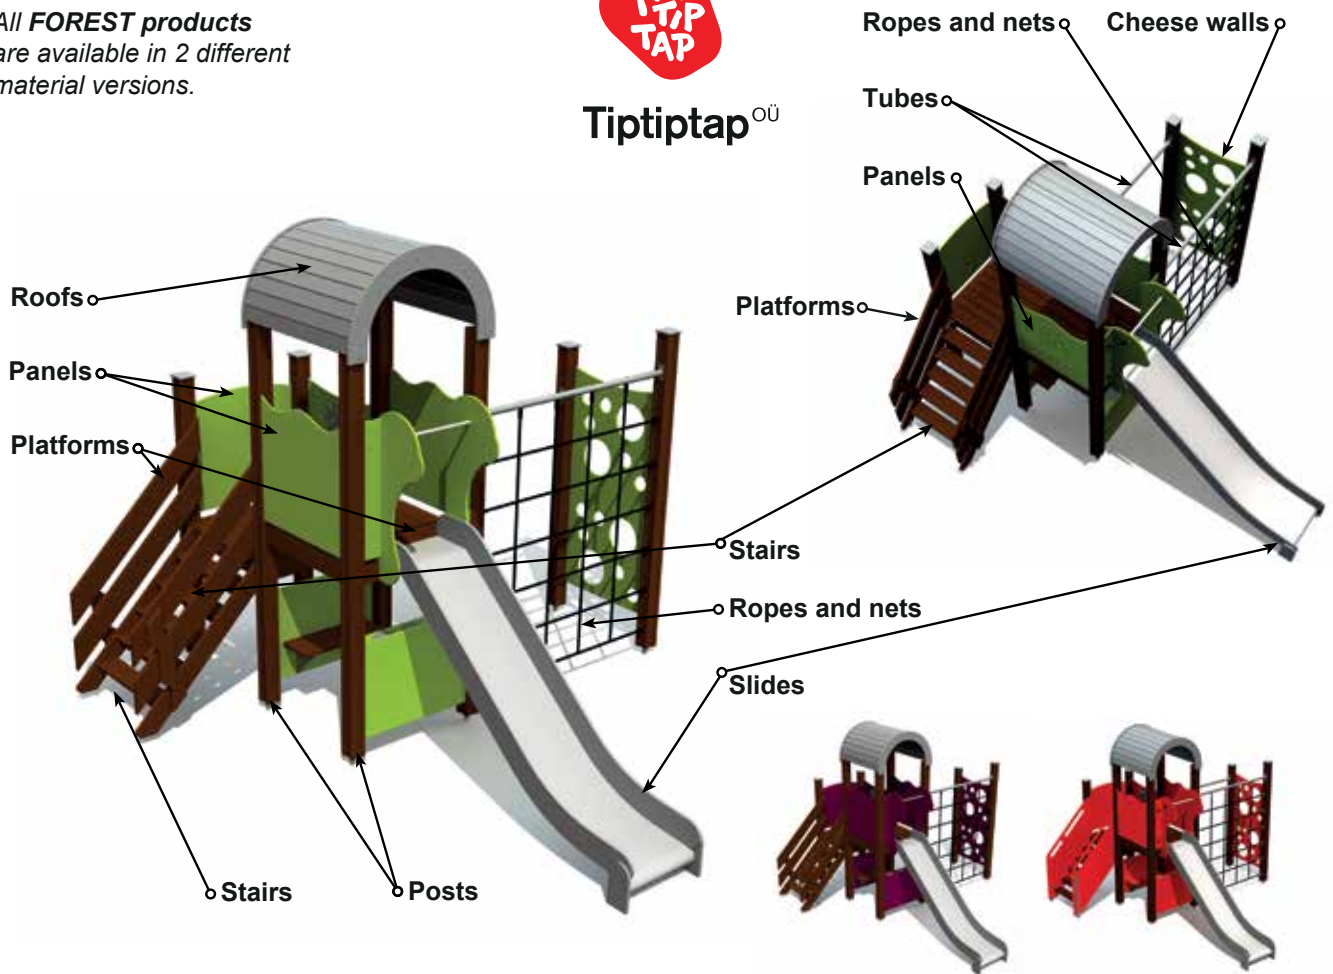

BL03 Carousel SPUTNIK

FOREST

FOREST

FOREST

All **FOREST** products are available in 2 different material versions.

Tiptap[®]

Colours:	For Example:	LM202 PE	LM202 MF
	Posts	Laminated wood	Powder coated aluminium
	Platforms	Plastic covered laminated wood	Plastic covered laminated wood
	Panels	HDPE plastic	HDPE plastic
	Climbing walls	HDPE plastic	HDPE plastic
	Cheese walls	HDPE plastic	HDPE plastic
	Roofs	HDPE plastic	HDPE plastic
	Tubes	Zinc and powder coated steel	Zinc and powder coated steel
	Ropes and nets	Six-strand PES cover braided steel ropes	Six-strand PES cover braided steel ropes
	Slides	Stainless steel and HDPE plastic	Stainless steel and HDPE plastic
	Stairs	Plastic covered laminated wood	Plastic covered laminated wood and HDPE plastic