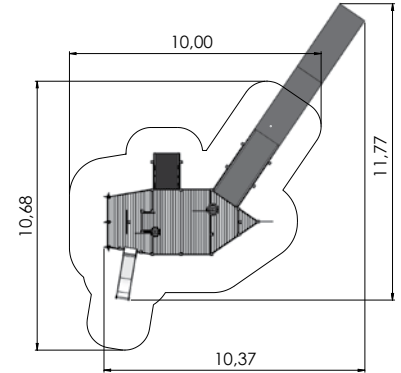

COLOR OPTIONS:

MM122-1 Playship GUSTAV VASA 2
(wheelchair accessible)

MM119 Playship FRAM

MM118 Playship NOA

THEME PLAY

MM111 Playcar MERCEDES

MM113 Playcar POLICE

MM110 Playcar AMBULANCE