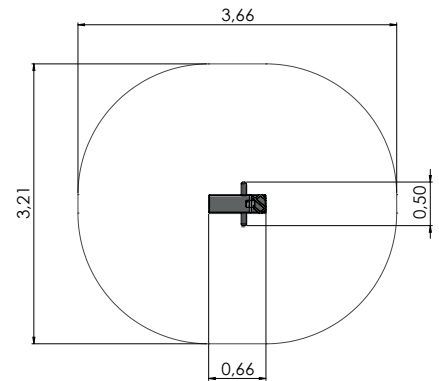

AM500 AMAZON spring swing