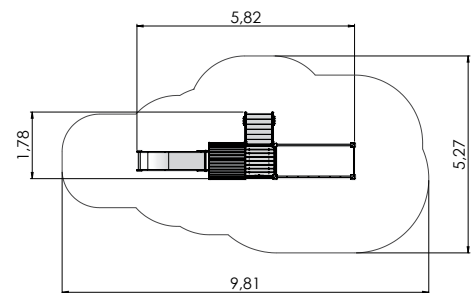

PLAY CENTRES

COLOR OPTIONS:

LM200 Slide LARS

LM202 Play Centre MARIA

LM202-1 Play Centre MARIE

LM202-2 Play Centre MARION

PLAY CENTRES

LM202-3 Slide MARIUS