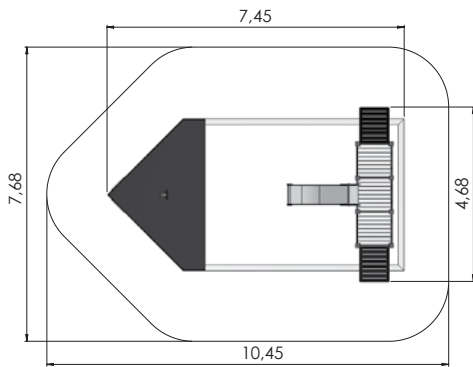

THEME PLAY

LM301 Playship GRANT