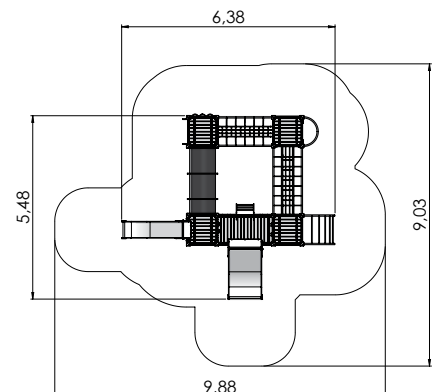

PLAY CENTRES

COLOR OPTIONS:

LM208 Play Centre ALEXANDER

LM208-2 Play Centre ALBERTO