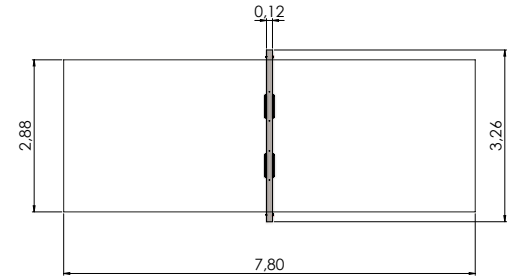

K220 Swing EAGLE 3 places
(without seats and fittings)