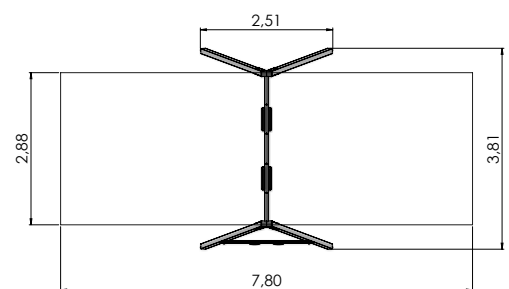

K116 Swing BABY-BIRD 3 places
(without seats and fittings)