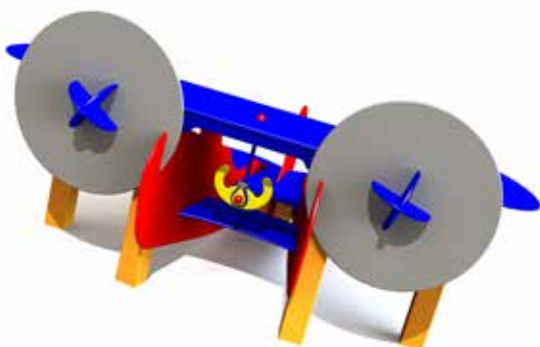

THEME PLAY

COLOR OPTIONS:

NEW!

NEW!