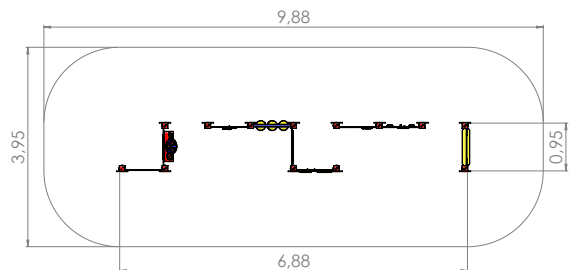

AW15 Activity train

AW12 Play wall for visually impaired kids

AW01 Activity wall FLYER

AW02 Activity wall TIC-TAC-TOE

AW03 Activity wall CLOCK

THEME PLAY

COLOR OPTIONS:

IPL602 Table (oval)