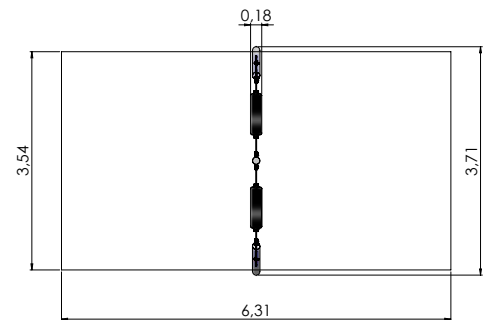

K009 Y Swing BELL-FLOWER 6 places,
(without seats and fittings)

K113 Swing BABY SNAIL (with seat)

K113-1 Swing BABY SNAIL (with seat)

SWINGS

COLOR OPTIONS:

K113-2 Swing BABY SNAIL
(with wrap around seat)

K113-3 Swing BABY SNAIL
(with wrap around seat, double)