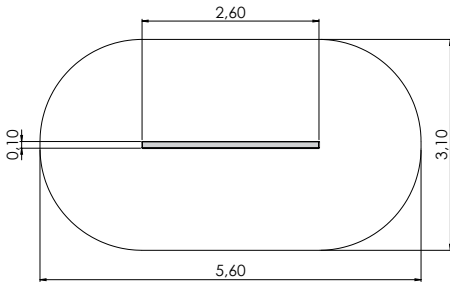

PLP11 W Beam (wide)