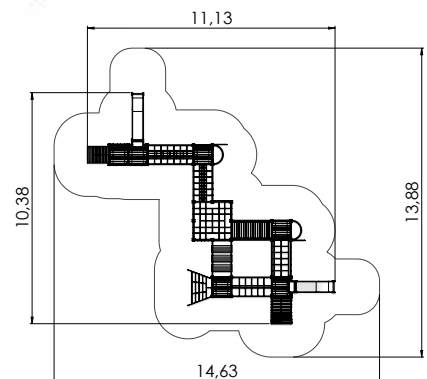

PLAY CENTRES

COLOR OPTIONS:

LM300-3 Multi Activity Centre HARBOUR Mini