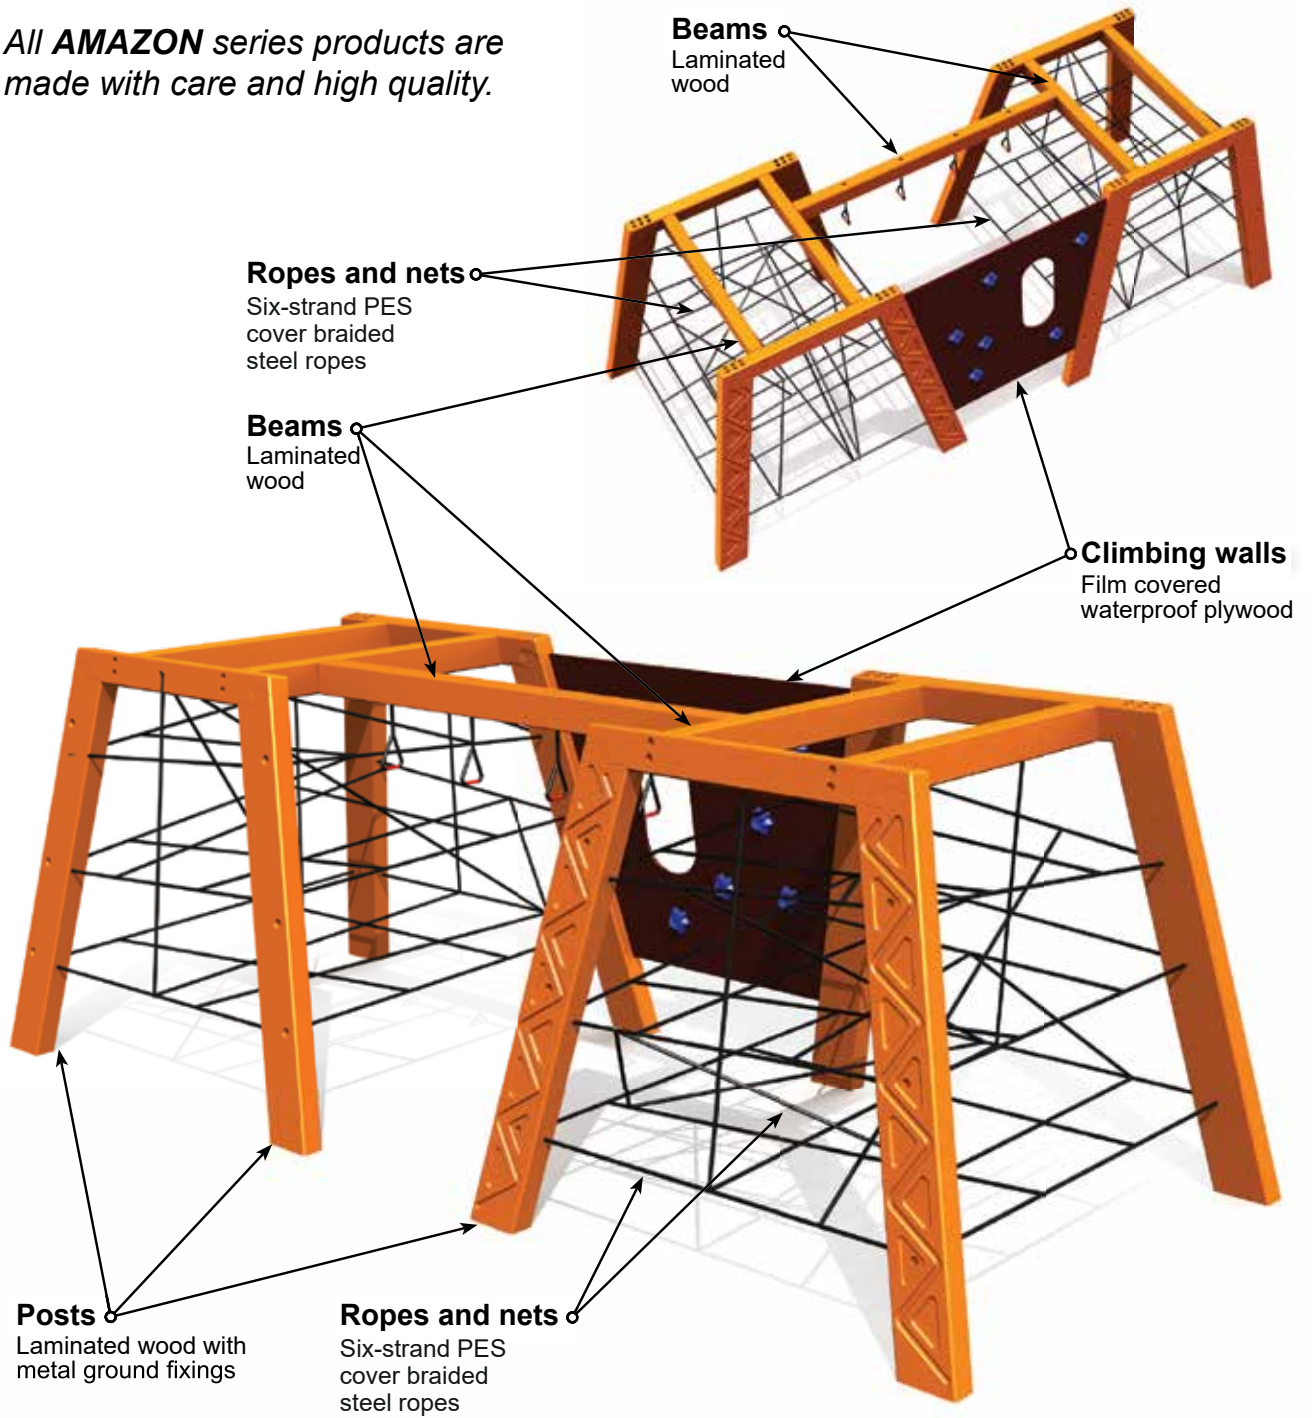

AMK001

All **AMAZON** series products are made with care and high quality.