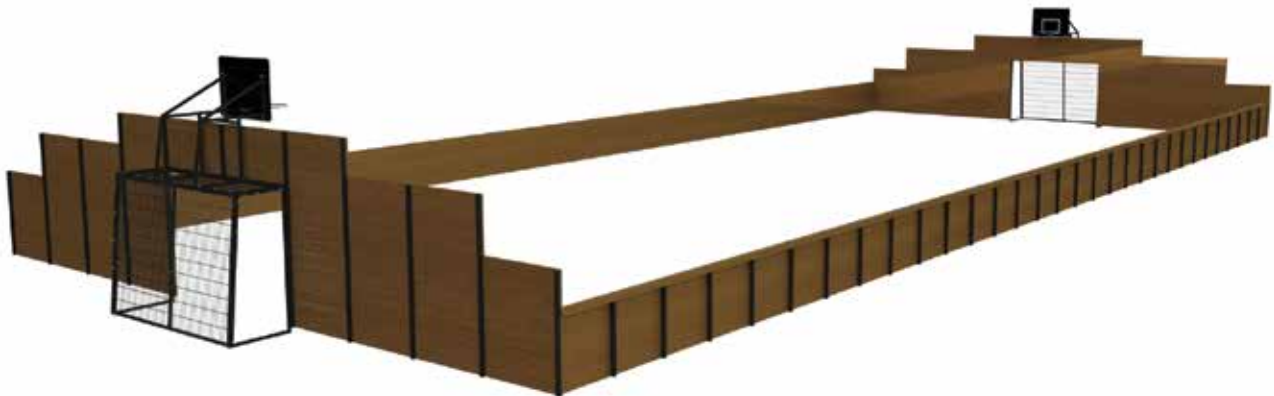

PSE001 Ball wall 2,5x2,3m

SS100 Volleyball metalposts
with ground sleeves and net

SPORTS EQUIPMENT

JPV01 Football gate for children 1x1,5m with net

JPV02 Football gate 2x3 m with net

MFS001 Multifunctional Arena wooden 31m x 16m