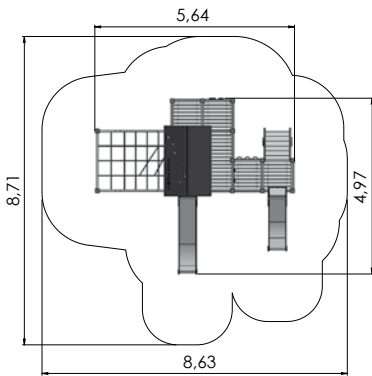

2001 Play Centre URSA MAJOR