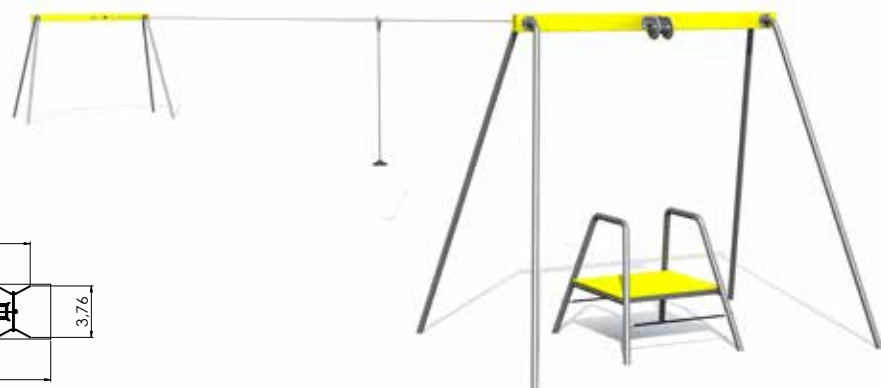

3+	5	2,5m	5,76m	6,06m	1,35m

NEW!

4+	1	2,98m	4,00m	27,33m	1,10m

SPR100 Tarzan`s track

4+	1	2,98m	4,00m	27,33m	1,10m

SPR100-1 Tarzan`s track with platform