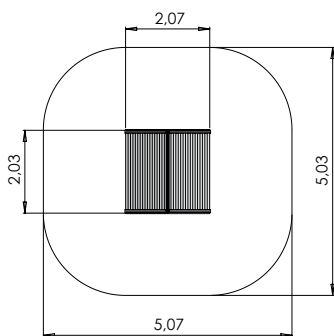

MM403 Playhouse BUFFET with terrace

THEME PLAY

LMK003-1 Play Centre BABY

MM410 Playhouse COTTAGE

MM114 Playhouse WIGWAM

MM114-1 Playhouse WIGWAM 2

THEME PLAY

COLOR OPTIONS: