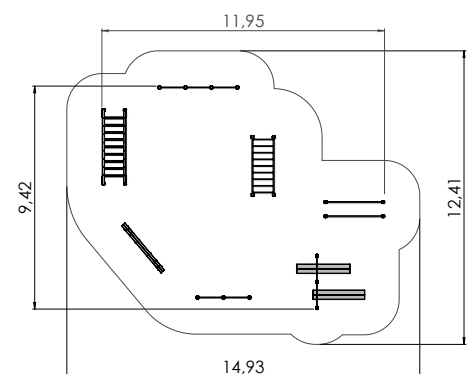

BALANCING AND EXERCISE

4+	8-16	1,30m	7,36m	7,36m	0,57m

TSV010 Outdoor exercise complex 1

5+	11	2,80m	9,65m	11,29m	2,70m

5+	11	2,80m	9,42m	11,95m	2,70m