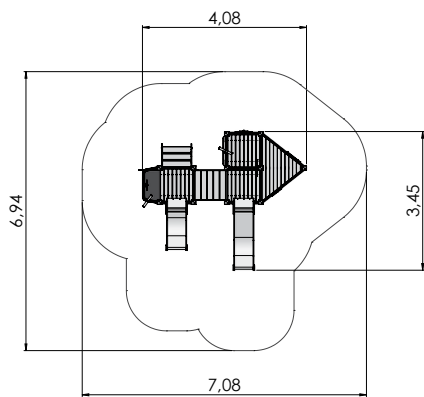

THEME PLAY

MM125 Playship SKIFF