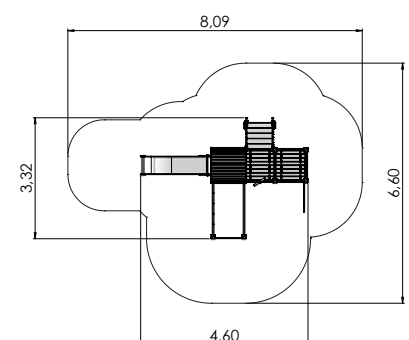

PLAY CENTRES

COLOR OPTIONS:

LM200 Slide LARS

LM202 Play Centre MARIA

LM202-1 Play Centre MARIE

LM202-2 Play Centre MARION

PLAY CENTRES

LM202-3 Slide MARIUS