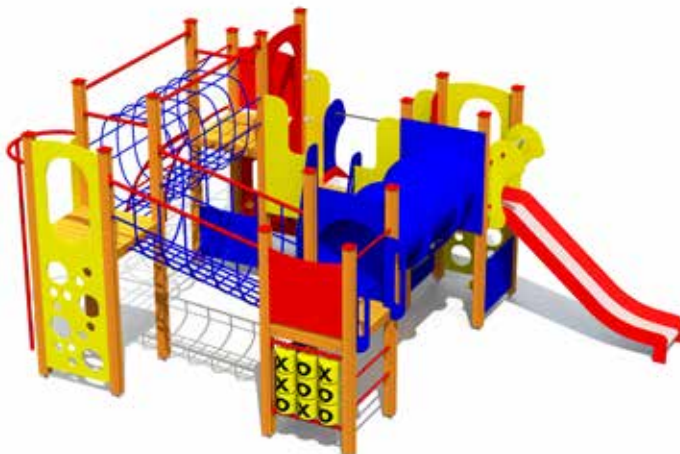

LM208-2 Play Centre ALBERTO