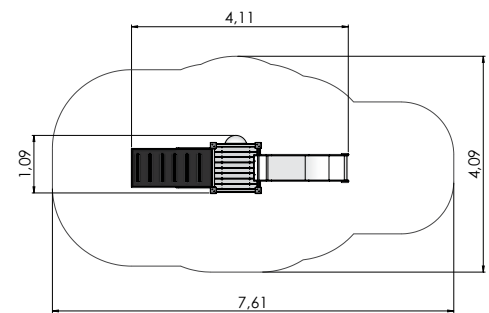

LM002 Slide ANN