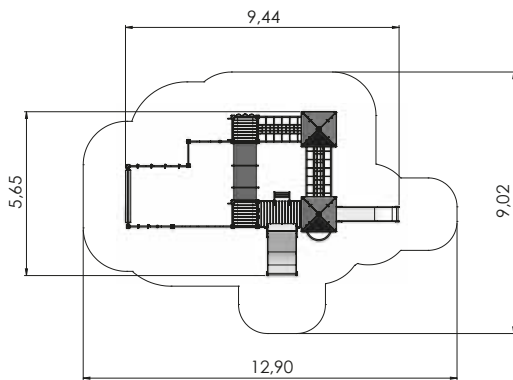

COLOR OPTIONS:

LM208 Play Centre ALEXANDER

LM018 Play Centre RAUL

LM208-2 Play Centre ALBERTO

PLAY CENTRES

LM310 Play Centre ELISABETH

LM232 Play Centre ARTHUR

LM300-7 Multi Activity Centre SEBASTIAN