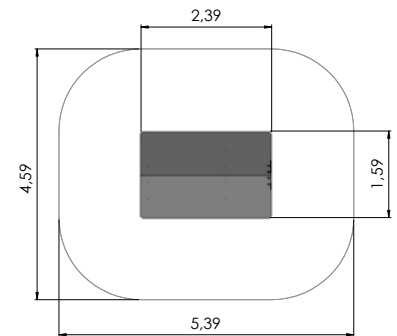

MM301 Playhouse APPLE

MM302 Playhouse APPLE with BUSHES

MM002 Playhouse HUT

THEME PLAY

COLOR OPTIONS:

MM400 Playhouse BUFFET

MM401 Playhouse BUFFET 2

MM402 Playhouse with slope BUFFET 3