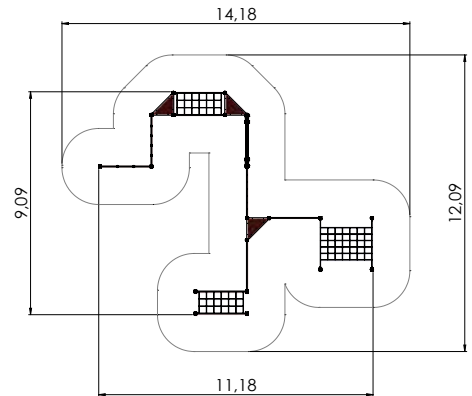

BALANCING AND EXERCISE

TKR007 Balance track 7

NEW!

TKR002 Balance track CIRCLE