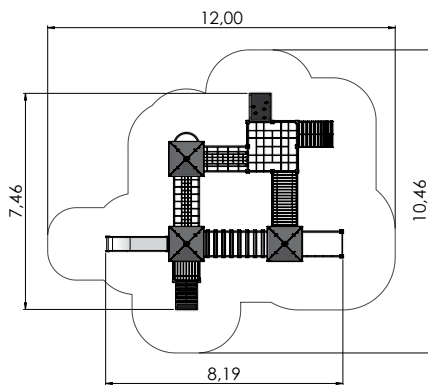

PLAY CENTRES