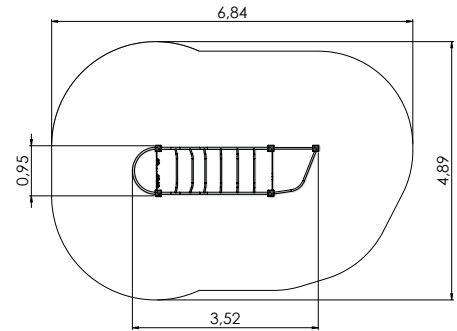

Z006 Playhouse LEO

Z011 Playhouse ARIES

Z201 Climbing frame VEGA

K002 Z Swing CROX 2 places
(without seats and fittings)

K008 Z Swing CROX 4 places
(without seats and fittings)

K009 Z Swing CROX 6 places
(without seats and fittings)