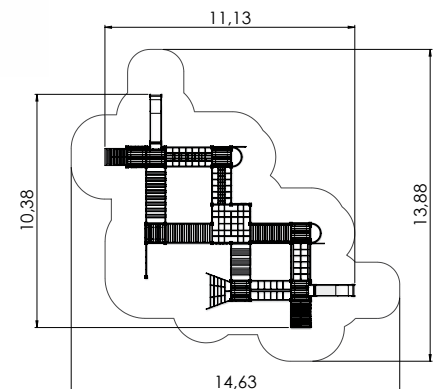

4+	12-24	3,96m	11,13m	10,38	1,92m