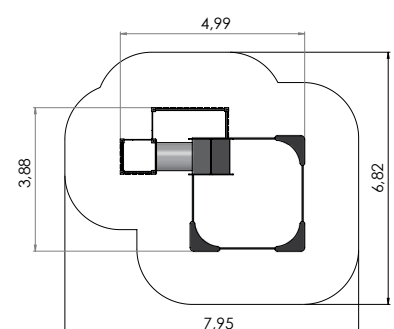

LK32 Sandbox triangular

1+	5-10	0,39m	3,56m	3,98m

LMK001 Sandbox 3x3 with little house

0+	5-10	1,72m	3,12m	3,14m	0,23m

LMK003 Play centre BABY with sandbox

1+	7-14	2,17m	3,88m	4,99m	0,23m

SANDBOXES

LK01 Sandboxes on legs