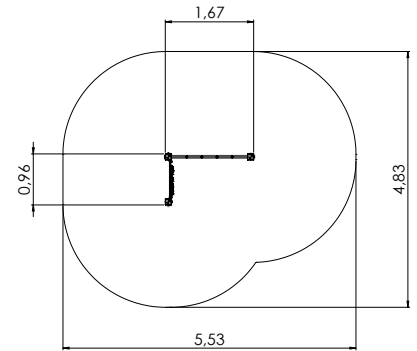

RS112 Three-part climbing frame VIVO