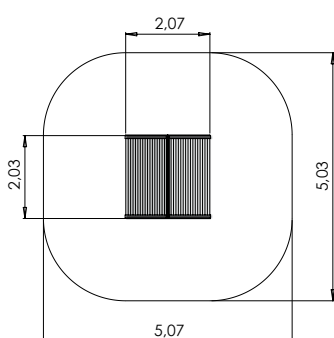

MM403 Playhouse BUFFET with terrace

THEME PLAY

LMK003-1 Play Centre BABY

MM410 Playhouse COTTAGE

MM114 Playhouse WIGWAM

MM114-1 Playhouse WIGWAM 2

THEME PLAY

COLOR OPTIONS: