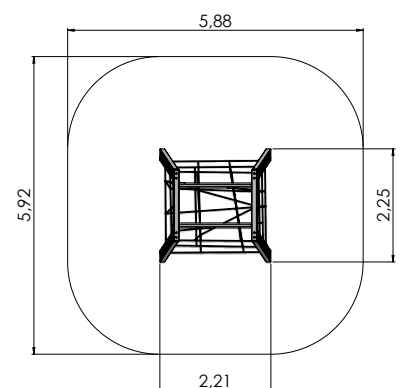

AM001

AM004