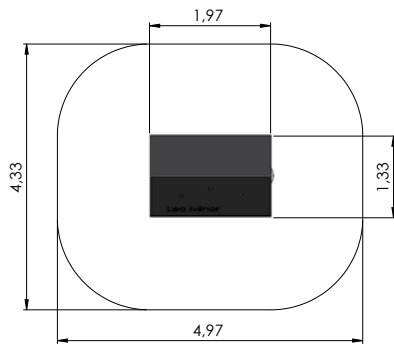

Z006 Playhouse LEO

Z011 Playhouse ARIES

Z201 Climbing frame VEGA

K002 Z Swing CROX 2 places
(without seats and fittings)

K008 Z Swing CROX 4 places
(without seats and fittings)

K009 Z Swing CROX 6 places
(without seats and fittings)