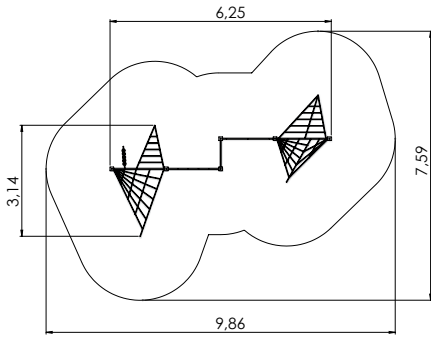

CLIMBING FRAMES

COLOR OPTIONS:

RS100 Climbing net, 3 sections

RS118 Climbing frame LYRA

RS119 Climbing frame HYDRA

RS120 Climbing frame TRIANGULUM

CLIMBING FRAMES

RS121 Climbing frame DRACO