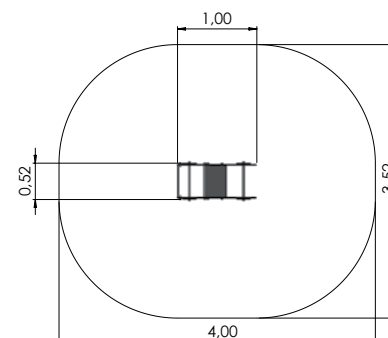

VLI45 Spring swing BEETLE