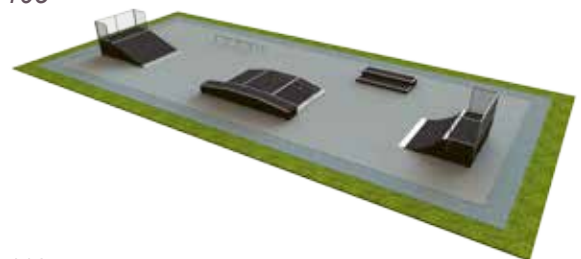

TIPTIPTAP SKATEPARKS

With over 10 years of experience and over 100 different solutions - Tiptiptap is the right choice for you! Our skate parks have been developed in partnership with professional riders who know how to challenge their BMX, skateboards, scooters, inliners and more. All our skate park elements have been manufactured in accordance with the European safety standards EN 14974:2006/A1:2010 and certified by TÜV SÜD GmbH.

The product choice includes both steel and wooden frame elements, either with phenol coated waterproof plywood or "Skatelite" surface - all high quality and weather resistant. Our skateparks evolve in line with the requests and needs of our clients and we try to fulfil the wishes of even the most demanding customers. Creativity and flexibility are always a priority for us.

We are offering several types of base skatepark solutions:

Base/Base+

Steel series

Best Sellers

Halfpipes

B 105

B 100

B 110

B 103

B 120