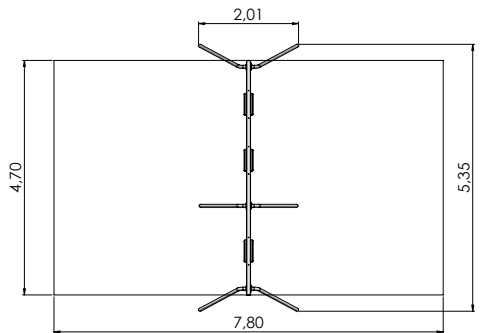

K221 Swing EAGLE 4 places
(without seats and fittings)

K222 Circle swing 6 places

NEW!

3+	5	2,5m	5,76m	6,06m	1,35m

K223 Circle swing 5 places

NEW!

4+	1	2,98m	4,00m	27,33m	1,10m

SPR100 Tarzan`s track