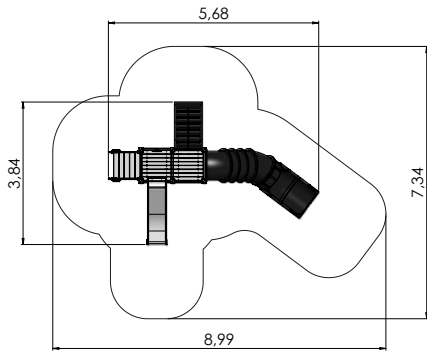

PLAY CENTRES