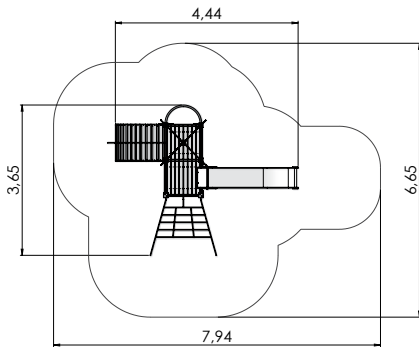

PLAY CENTRES

LM103 Play Centre ROBERT