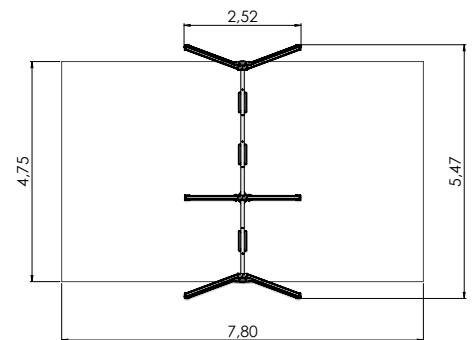

KRK11/KRK15 Rope swing 158

SWINGS

SWINGS

COLOR OPTIONS:

K005 AL Swing BELL-FLOWER 1 place
(without seat and fittings)

K002 AL Swing BELL-FLOWER 2 places
(without seats and fittings)

K115 AL Swing BELL-FLOWER 3 places
(1+2) (without seats and fittings)