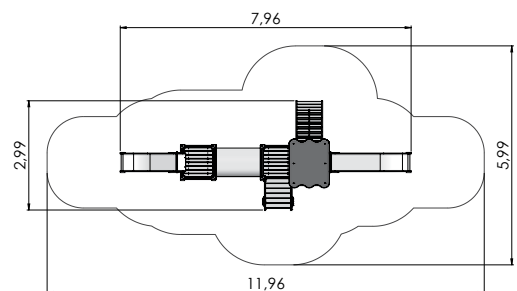

PLAY CENTRES

COLOR OPTIONS: