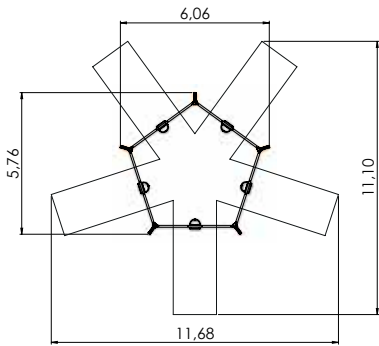

K221 Swing EAGLE 4 places
(without seats and fittings)

K222 Circle swing 6 places

NEW!

3+	5	2,5m	5,76m	6,06m	1,35m

K223 Circle swing 5 places

NEW!

4+	1	2,98m	4,00m	27,33m	1,10m

SPR100 Tarzan`s track