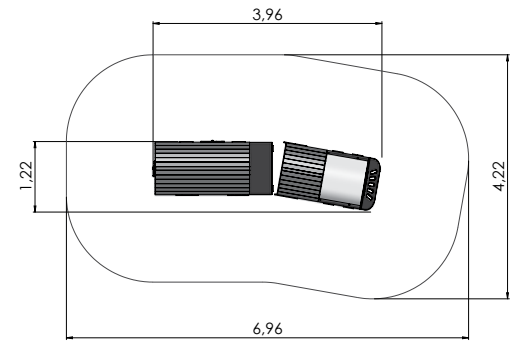

MM101-1 Playtrain CHOO-CHOO long