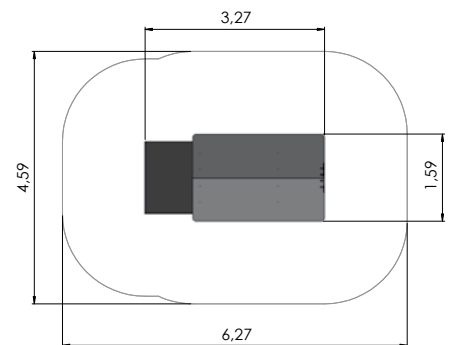

MM301 Playhouse APPLE

MM302 Playhouse APPLE with BUSHES

MM002 Playhouse HUT

THEME PLAY

COLOR OPTIONS:

MM400 Playhouse BUFFET

MM401 Playhouse BUFFET 2

MM402 Playhouse with slope BUFFET 3