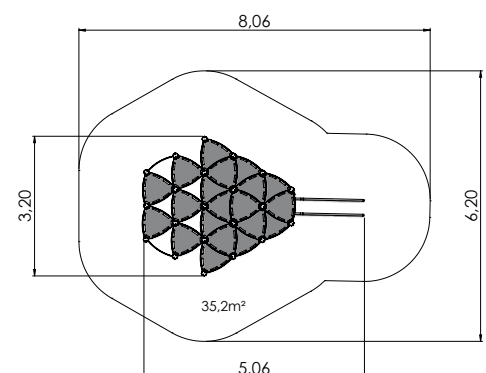

OCT300 Labyrinth