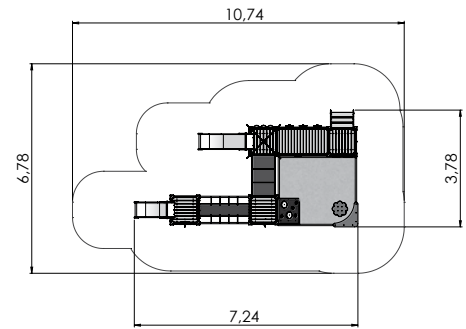

LM016 Play Centre AMANDA

PLAY CENTRES

COLOR OPTIONS:

LM017 Play Centre AMANDUS

1+	6-12	3,94m	3,78m	7,24m	0,95m

LM207 Slide BEN

4+	3-6	2,85m	0,95m	4,51m	1,55m

LM207S Slide EVE