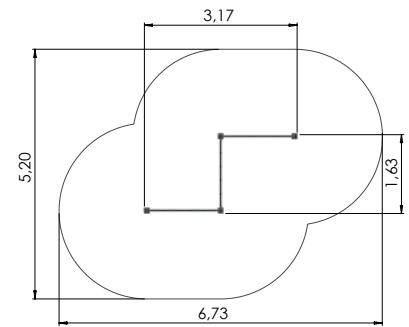

RS118 Climbing frame LYRA