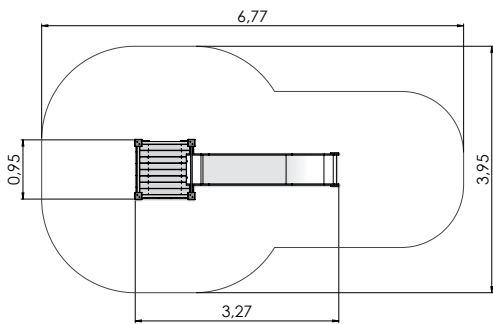

LM007 Slide ELO

PLAY CENTRES

LM008 Slide BOB

LM012 Slide BIA

LM011 Slide DAN

LM011-1 Slide DEE

PLAY CENTRES

COLOR OPTIONS: