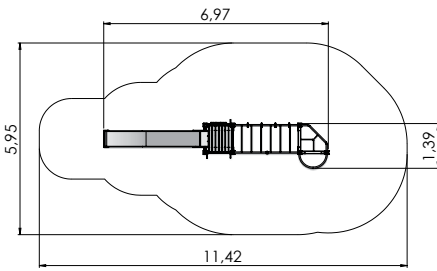

LM231 Play centre CARL