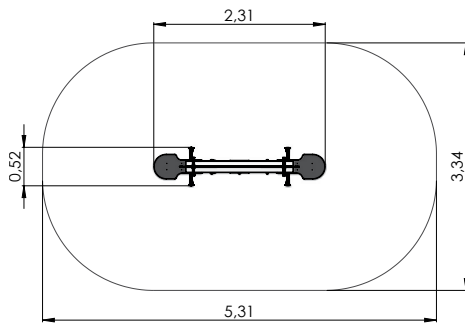

SPRING SWINGS AND SEE-SAWS

VLI54 Spring swing AICRAFT