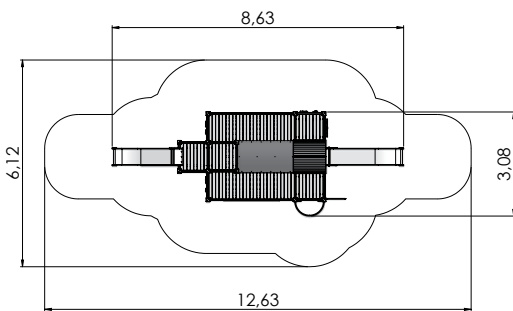

PIRATE WORLD

LM301 P Pirate ship LIBERTY

NEW!

PIRATE
WORLD