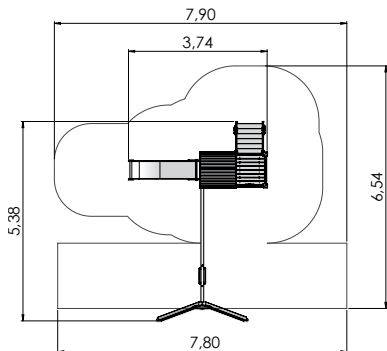

PLAY CENTRES

LM219 Play Centre CONRAD