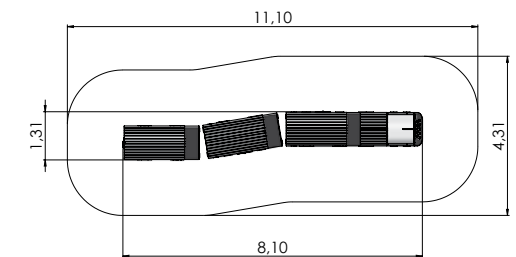

THEME PLAY

COLOR OPTIONS:

MM101-1 Playtrain CHOO-CHOO long