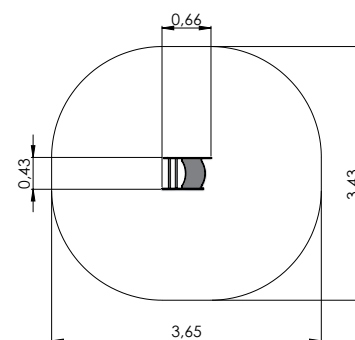

SPRING SWINGS AND SEE-SAWS

VL038 Spring swing CORA