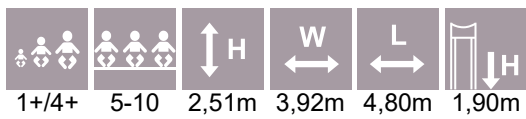

PLAY CENTRES

LM214-2 Play Centre with Climbing Frame HOLLY