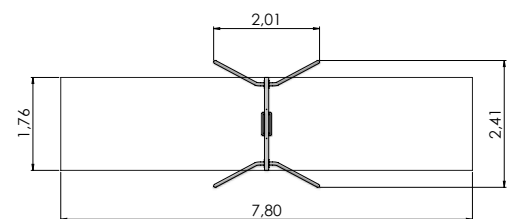

K111 Swing EAGLE 2 places
(without seats and fittings)