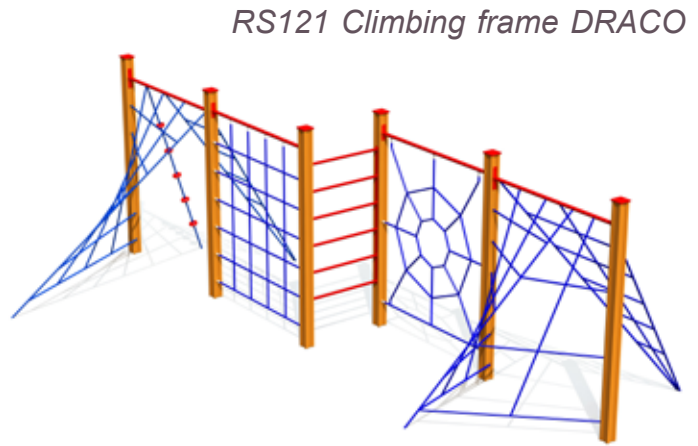

CLIMBING FRAMES

COLOR OPTIONS:

RS100 Climbing net, 3 sections

RS118 Climbing frame LYRA

RS119 Climbing frame HYDRA

RS120 Climbing frame TRIANGULUM

CLIMBING FRAMES

RS121 Climbing frame DRACO