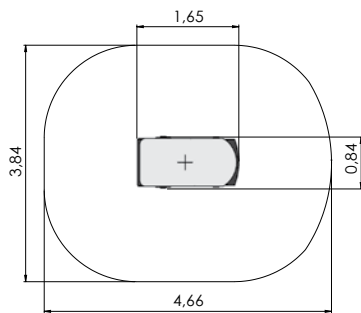

COLOR OPTIONS:

MM122-1 Playship GUSTAV VASA 2
(wheelchair accessible)

MM119 Playship FRAM

MM118 Playship NOA

THEME PLAY

MM111 Playcar MERCEDES

MM113 Playcar POLICE

MM110 Playcar AMBULANCE