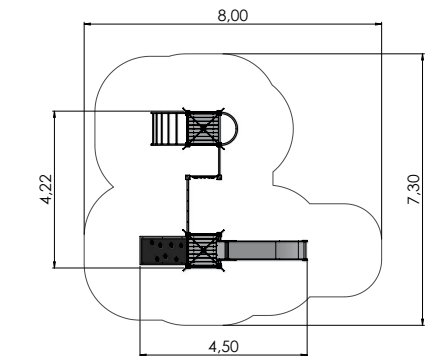

LM213-1 Play Centre DAGMAR