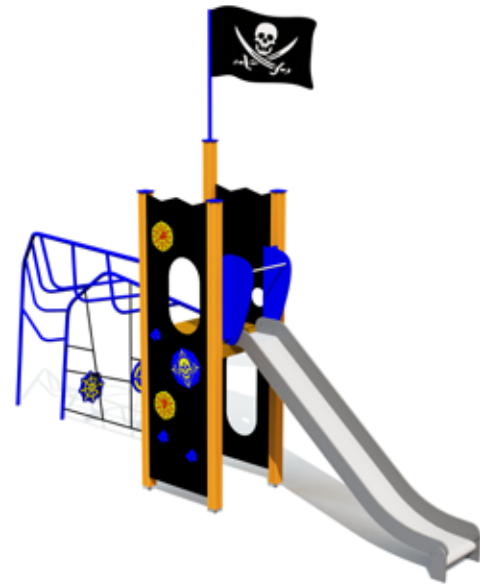

PIRATE WORLD

NW101 P GOLDSMITH

NW102 P POWER