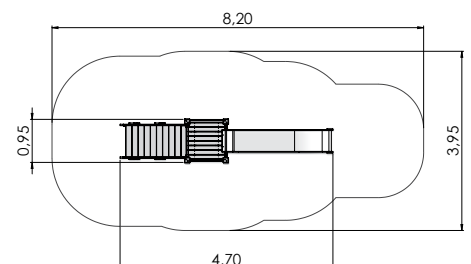

1+	3-6	2,85m	0,95m	4,70m	1,55m