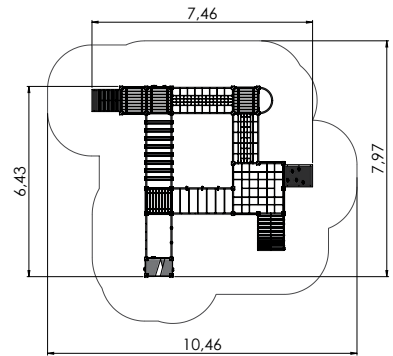

MM118 P Playship BLACK JOKE

PIRATE WORLD

COLOR OPTIONS:

Pirate world

RS310 P Play Centre PIRATE DAVIS

4+	10-20	2,10m	6,43m	7,46m	1,92m

NEW!

K200 P MF Stand on see-saw HOOK