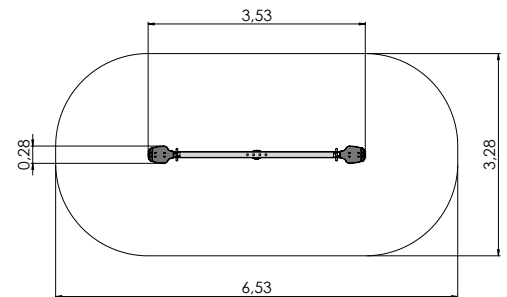

K200 Stand on see-saw

SPRING SWINGS AND SEE-SAWS

K103 See-saw TODDLER 2 seats

K105 See-saw TODDLER 2 seats with backrests

K104 See-saw TODDLER 4 seats

K108 See-saw 4 seats

THEME PLAY

LAB001 LABYROOM L-panel set 174