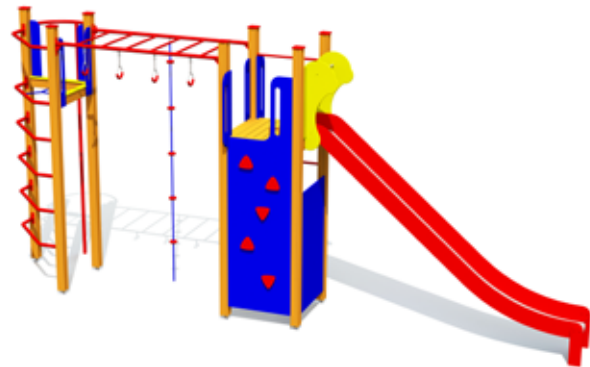

1+	3-6	2,85m	0,95m	4,70m	1,55m

PLAY CENTRES

LM231-1 Play centre CARLOS

LM231 Play centre CARL

PLAY CENTRES

PLAY CENTRES

COLOR OPTIONS:

LM211 Play Centre PAUL