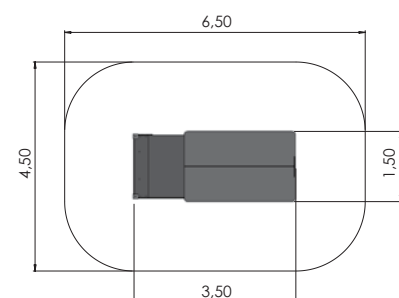

THEME PLAY

COLOR OPTIONS: