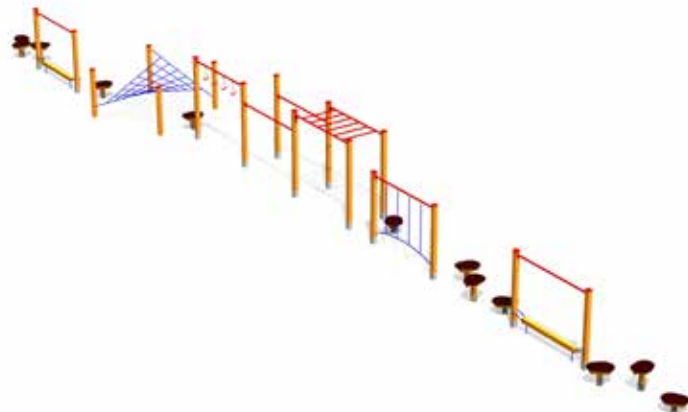

TKR006 Balance track 6