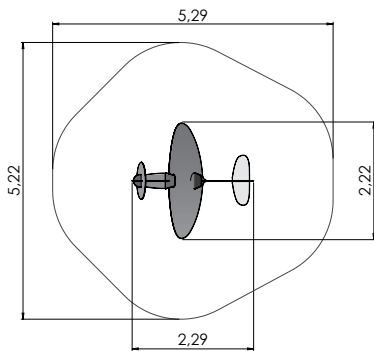

THEME PLAY

MM132 AIRPLANE *small*