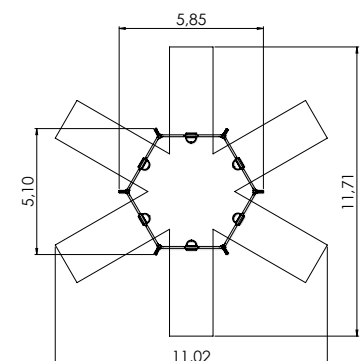

K221 Swing EAGLE 4 places
(without seats and fittings)

K222 Circle swing 6 places

NEW!

3+	5	2,5m	5,76m	6,06m	1,35m

K223 Circle swing 5 places

NEW!

4+	1	2,98m	4,00m	27,33m	1,10m

SPR100 Tarzan`s track