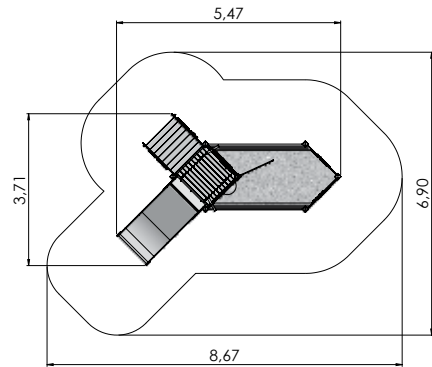

PIRATE WORLD

COLOR OPTIONS:

Pirate world

NEW!

NEW!

NEW!