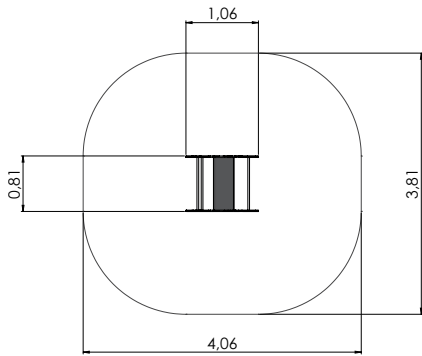

SPRING SWINGS AND SEE-SAWS

VLI47 Spring swing PONY