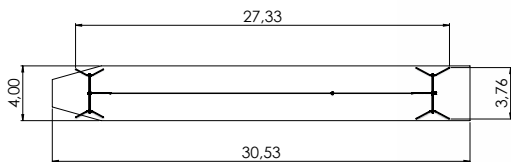

K221 Swing EAGLE 4 places
(without seats and fittings)

K222 Circle swing 6 places

NEW!

3+	5	2,5m	5,76m	6,06m	1,35m

K223 Circle swing 5 places

NEW!

4+	1	2,98m	4,00m	27,33m	1,10m

SPR100 Tarzan`s track