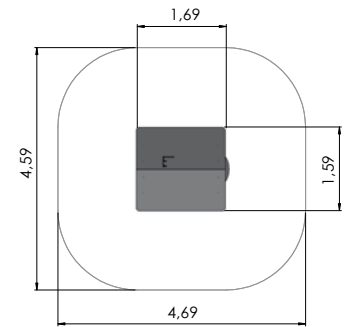

MM301 Playhouse APPLE

MM302 Playhouse APPLE with BUSHES

MM002 Playhouse HUT

THEME PLAY

COLOR OPTIONS:

MM400 Playhouse BUFFET

MM401 Playhouse BUFFET 2

MM402 Playhouse with slope BUFFET 3