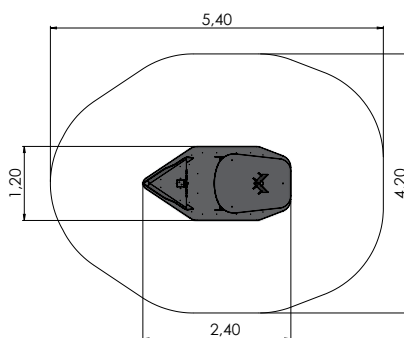

MM131 AIRPLANE

THEME PLAY

MM132 AIRPLANE *small*

MM120 Playboat *TOPU*

MM121 Playboat *UKU*

MM123 Playcar *TRUCK*

THEME PLAY

COLOR OPTIONS: