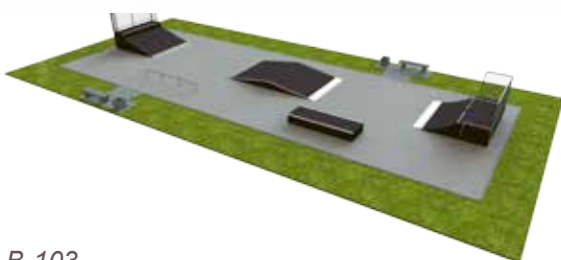

TIPTIPTAP SKATEPARKS

With over 10 years of experience and over 100 different solutions - Tiptiptap is the right choice for you! Our skate parks have been developed in partnership with professional riders who know how to challenge their BMX, skateboards, scooters, inliners and more. All our skate park elements have been manufactured in accordance with the European safety standards EN 14974:2006/A1:2010 and certified by TÜV SÜD GmbH.

The product choice includes both steel and wooden frame elements, either with phenol coated waterproof plywood or "Skatelite" surface - all high quality and weather resistant. Our skateparks evolve in line with the requests and needs of our clients and we try to fulfil the wishes of even the most demanding customers. Creativity and flexibility are always a priority for us.

We are offering several types of base skatepark solutions:

Base/Base+

Steel series

Best Sellers

Halfpipes

B 105

B 100

B 110

B 103

B 120