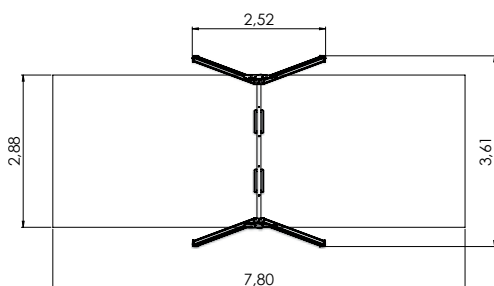

K002 W MF Swing GUPPY 2 places
(without seats and fittings)

K008 W MF Swing GUPPY 4 places
(without seats and fittings)

K009 W MF Swing GUPPY 6 places
(without seats and fittings)

K106 W MF See-saw MUSSEL