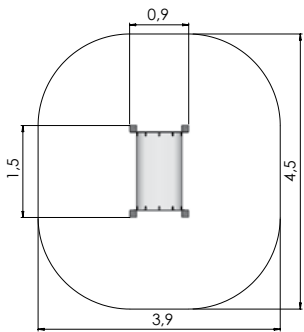

CLIMBING FRAMES

RS210 Climbing frame OCTOPUS