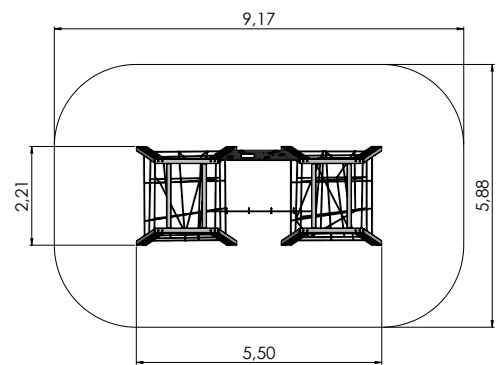

AM010

AM009