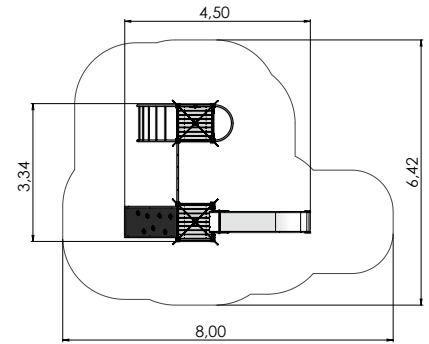

LM213 Play Centre DANIEL