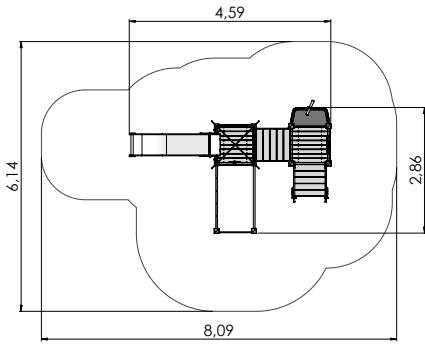

PLAY CENTRES

COLOR OPTIONS:

LM200 Slide LARS

LM202 Play Centre MARIA

LM202-1 Play Centre MARIE

LM202-2 Play Centre MARION

PLAY CENTRES

LM202-3 Slide MARIUS