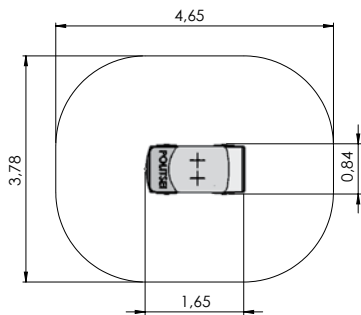

COLOR OPTIONS:

MM122-1 Playship GUSTAV VASA 2
(wheelchair accessible)

MM119 Playship FRAM

MM118 Playship NOA

THEME PLAY

MM111 Playcar MERCEDES

MM113 Playcar POLICE

MM110 Playcar AMBULANCE