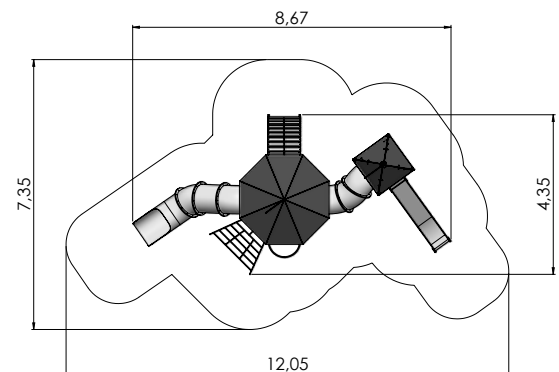

4+	20-40	4,36m	10,38m	13,59m	2,05m

LM220-1 Play Centre WILHELM

4+	8-16	4,34m	4,35m	8,67m	1,55m

PLAY CENTRES

1+/4+	8-16	5,56m	5,01m	6,64m	0,95m

LM311-1 Play Centre MARGOT

PLAY CENTRES

1+/4+	50-100	5,56m	6,64m	15,96m	1,55m