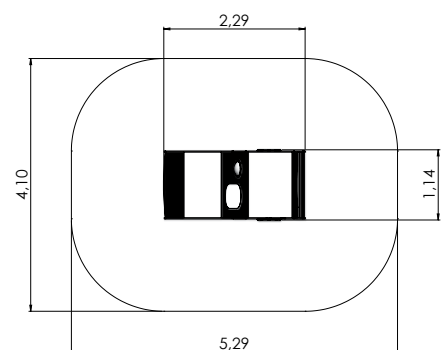

PIRATE WORLD

COLOR OPTIONS:

Pirate world

NEW!

NEW!

NEW!