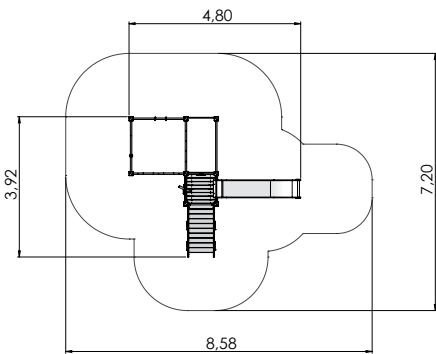

PLAY CENTRES

LM214-2 Play Centre with Climbing Frame HOLLY