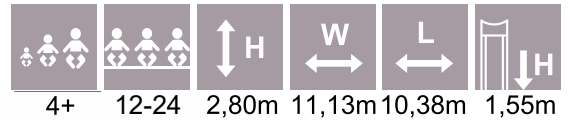

PLAY CENTRES

COLOR OPTIONS:

LM300 Play Centre FERDINAND

LM300-3 Multi Activity Centre HARBOUR Mini

PLAY CENTRES

LM300-2 Multi Activity Centre HARBOUR Midi

LM300-1 Multi Activity Centre HARBOUR Maxi

PLAY CENTRES