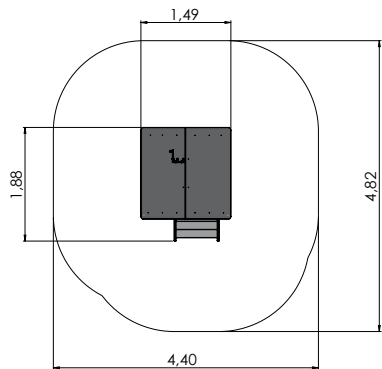

THEME PLAY

LMK003-1 Play Centre BABY