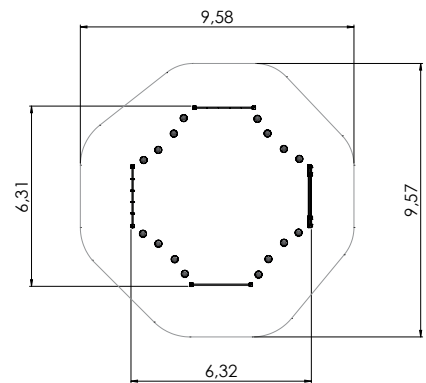

NEW!

TSV100 Stretching wall