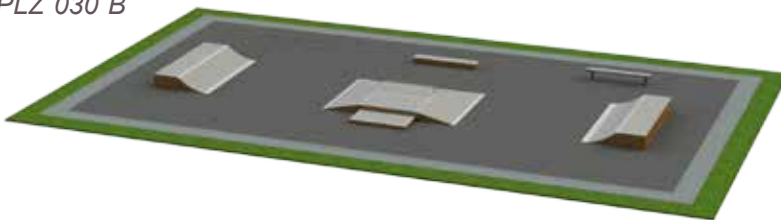

PLAZA SKATEPARKS

Plaza type skateparks is a new trend. They replicate elements of urban architecture and movables. These skateparks are focused on sliding and jumping, easy to use also by non-professionals. The elements are small but offer a lot of fun and can be used by different vehicles. Plaza series skateparks are made of high-quality waterproof plywood. Constructions are easy to assemble.

PLZ 030 B