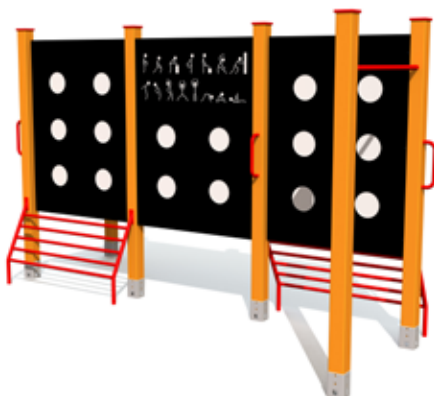

TSV100 Stretching wall

PLAY ELEMENTS

PLAY ELEMENTS

The 3D rubber animals on the playground are real eye-catchers - the exciting bright-coloured creatures draw you near like magnets! Children won't miss out a single opportunity because they can climb on the rubber animals which boost their fantasy and create a fun play environment. Who would not want to fly a ladybird, ride on the back of a huge dog, hug a dolphin or crawl inside a seashell? Small toddlers will be excited by this three-dimensional world into which the playground has turned thanks to the 3D rubber animals. Although the rubber animals are normally attached to the ground, they can be placed loosely meaning that the animals can be rearranged to create new and more exciting play areas.