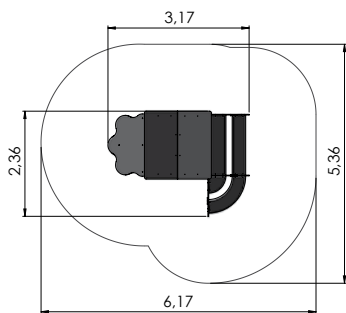

THEME PLAY

MM301 Playhouse APPLE