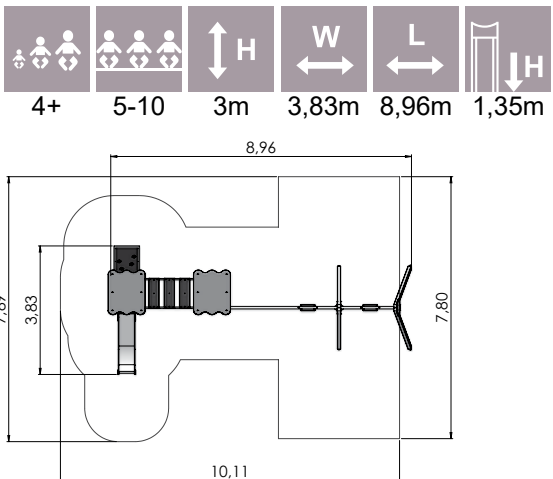

LM205 Play Centre REBECCA

LM220 Play Centre HERMANN

LM225-1 HANNA

LM225 Play Centre HANS

PLAY CENTRES

COLOR OPTIONS:

LM215 Play Centre LINCOLN

LM225-2 Play Centre HECTOR