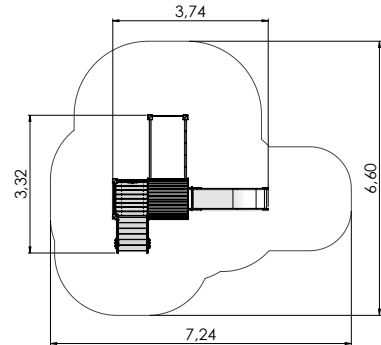

PLAY CENTRES

COLOR OPTIONS:

LM200 Slide LARS

LM202 Play Centre MARIA

LM202-1 Play Centre MARIE

LM202-2 Play Centre MARION

PLAY CENTRES

LM202-3 Slide MARIUS