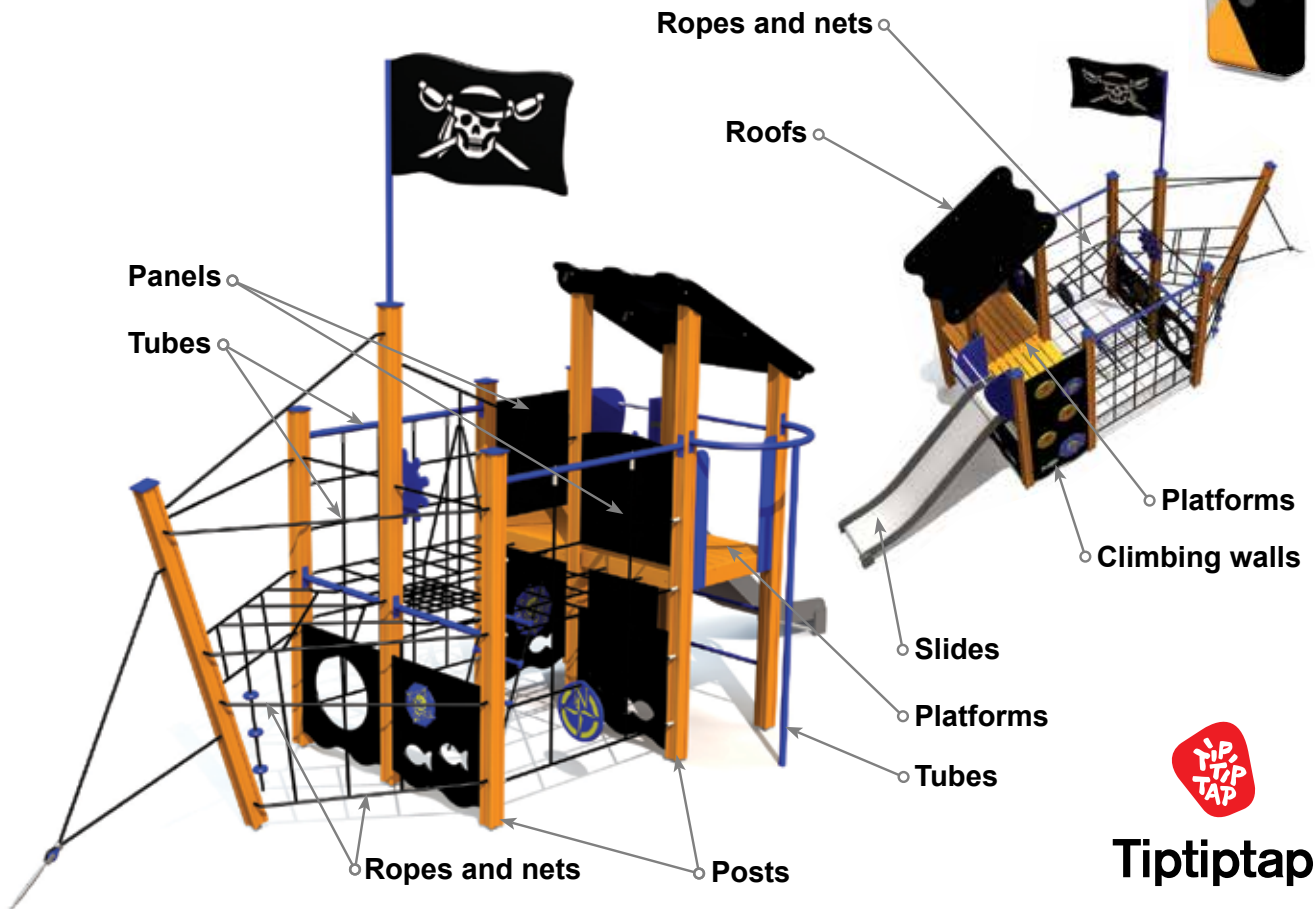

KM005 P Carousel SWORD 52

K008 P Swing DUCAT 4 places 54

LM301 P Pirate ship LIBERTY 51

KM001 P Carousel DOUBLOON 53

K009 P Swing DUCAT 6 places 54

PIRATE WORLD SERIES

Tiptap

	PE	MF
Posts	Laminated wood	Powder coated aluminium
Platforms	Laminated wood	Plastic covered laminated wood
Panels	HDPE plastic	HDPE plastic
Climbing walls	HDPE plastic	HDPE plastic
Roofs	HDPE plastic	HDPE plastic
Tubes	Zinc and powder coated steel	Zinc and powder coated steel
Ropes and nets	Six-strand PES cover braided steel ropes	Six-strand PES cover braided steel
Slides	Stainless steel and HDPE plastic	Stainless steel and HDPE plastic
Stairs	Laminated wood	Plastic covered laminated wood
Climbing grips	HDPE plastic	HDPE plastic
Fixings	Stainless steel	Stainless steel