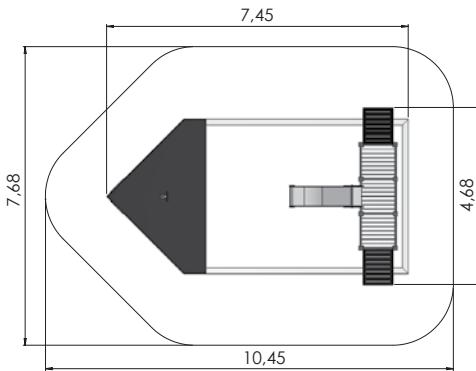

PIRATE WORLD

LM301 P Pirate ship LIBERTY