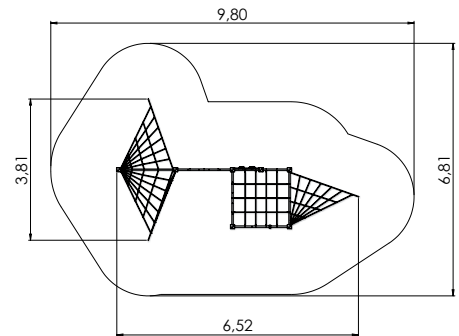

CLIMBING FRAMES

COLOR OPTIONS:

RS125S Climbing frame GIBBON S

NEW!