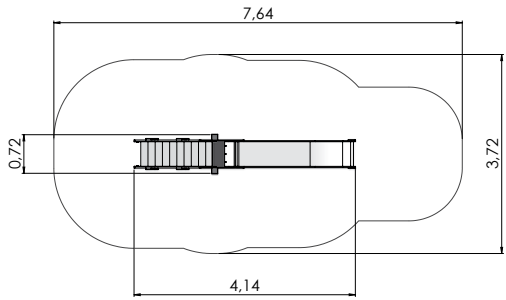

LM007 Slide ELO

PLAY CENTRES

LM008 Slide BOB

LM012 Slide BIA

LM011 Slide DAN

LM011-1 Slide DEE

PLAY CENTRES

COLOR OPTIONS: