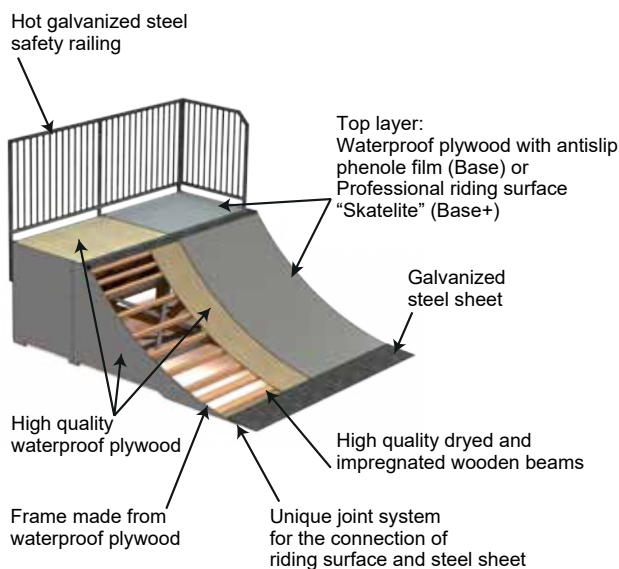

TIPTIPTAP SKATEPARKS

With over 10 years of experience and over 100 different solutions - Tiptiptap is the right choice for you! Our skate parks have been developed in partnership with professional riders who know how to challenge their BMX, skateboards, scooters, inliners and more. All our skate park elements have been manufactured in accordance with the European safety standards EN 14974:2006/A1:2010 and certified by TÜV SÜD GmbH.

The product choice includes both steel and wooden frame elements, either with phenol coated waterproof plywood or "Skatelite" surface - all high quality and weather resistant. Our skateparks evolve in line with the requests and needs of our clients and we try to fulfil the wishes of even the most demanding customers. Creativity and flexibility are always a priority for us.

We are offering several types of base skatepark solutions:

Base/Base+