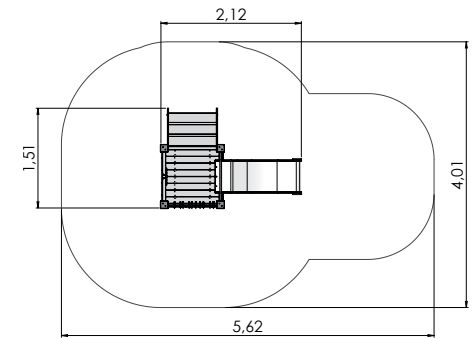

LM001 Slide TIM