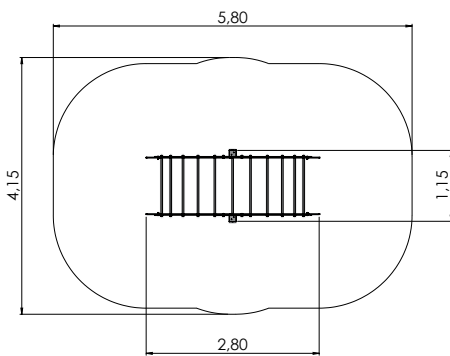

CLIMBING FRAMES

RS001 Climbing frame RHINO