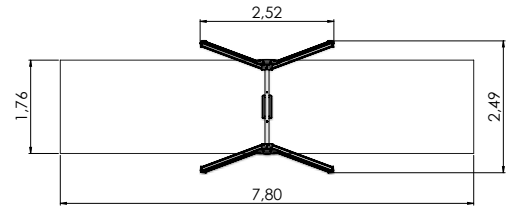

KRK11/KRK15 Rope swing 158

SWINGS

SWINGS

COLOR OPTIONS:

K005 AL Swing BELL-FLOWER 1 place
(without seat and fittings)

K002 AL Swing BELL-FLOWER 2 places
(without seats and fittings)

K115 AL Swing BELL-FLOWER 3 places
(1+2) (without seats and fittings)