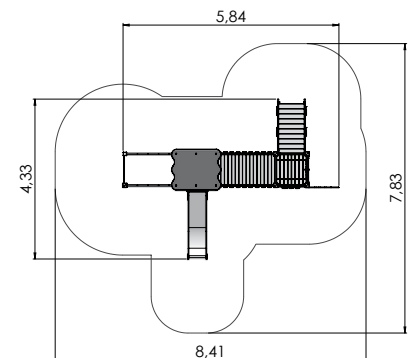

LM102 Play Centre JOHANNA

PLAY CENTRES

COLOR OPTIONS:

LM203 Play Centre RICHARD

LM222 Play Centre ISABEL

LM222-1 Play Centre ISABELLA

LM221 Play Centre ANNELY

PLAY CENTRES