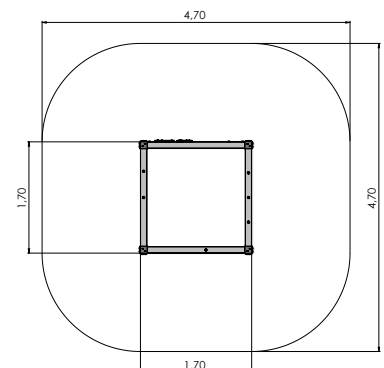

RS106 Climbing frame MICE

RS107 Climbing frame SPIDERS

CLIMBING FRAMES

COLOR OPTIONS:

RS117 Climbing frame TWIST

RS108 Climbing frame ATHLETES

RS122 Climbing frame SQUIRREL

RS124 Climbing frame TETRA