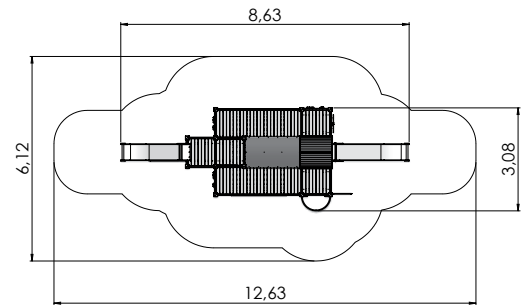

COLOR OPTIONS:

MM122-1 Playship GUSTAV VASA 2
(wheelchair accessible)

MM119 Playship FRAM

MM118 Playship NOA

THEME PLAY

MM111 Playcar MERCEDES

MM113 Playcar POLICE

MM110 Playcar AMBULANCE