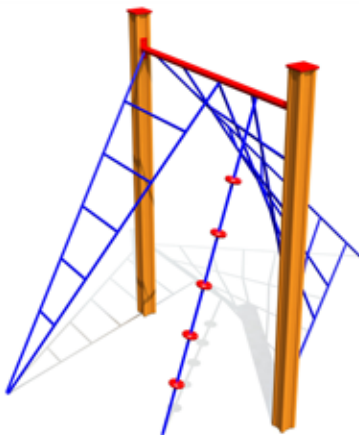

CLIMBING FRAMES

COLOR OPTIONS:

RS100 Climbing net, 3 sections

RS118 Climbing frame LYRA

RS119 Climbing frame HYDRA

RS120 Climbing frame TRIANGULUM

CLIMBING FRAMES

RS121 Climbing frame DRACO