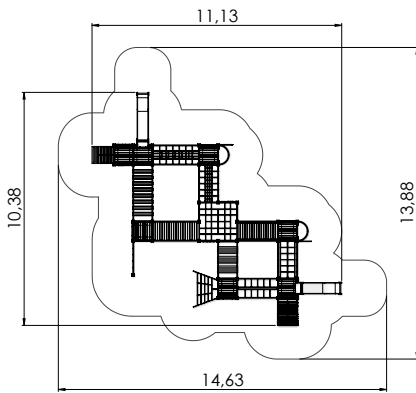

LM300-1 Multi Activity Centre HARBOUR Maxi