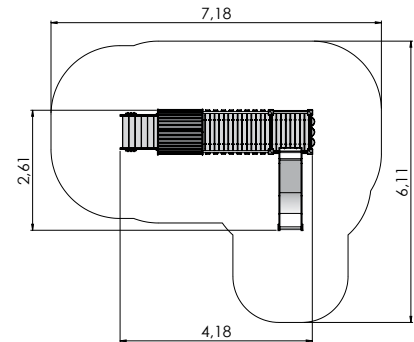

LM214-2 Play Centre with Climbing Frame HOLLY

LM223 Play Centre THERESA

LM224 Slide THEO

PLAY CENTRES

COLOR OPTIONS:

LM005 Play Centre OSCAR

LM006 Play Centre LAURA

LM006-1 Play Centre LAURI