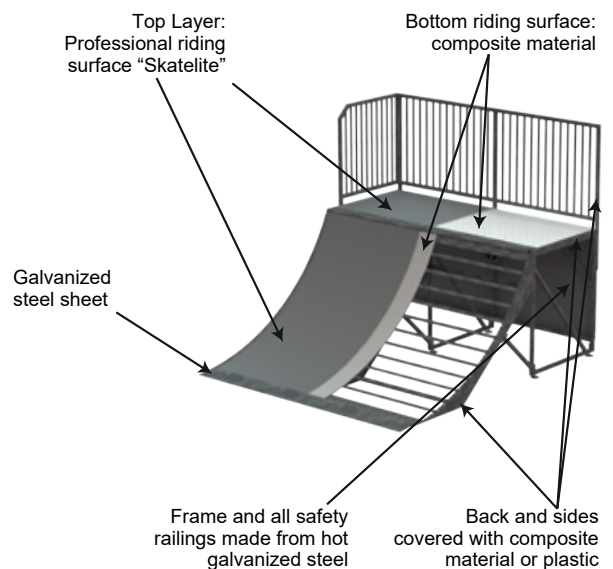

Steel series