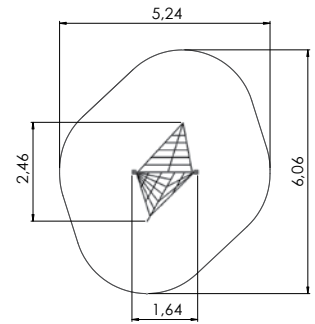

RS119 Climbing frame HYDRA