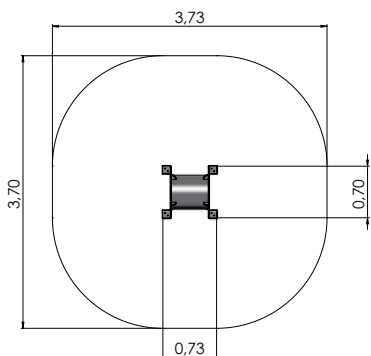

CLIMBING FRAMES

RS201 Tube FOXHOLE