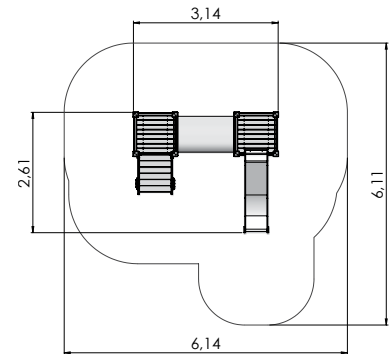

LM214-2 Play Centre with Climbing Frame HOLLY

LM223 Play Centre THERESA

LM224 Slide THEO

PLAY CENTRES

COLOR OPTIONS:

LM005 Play Centre OSCAR

LM006 Play Centre LAURA

LM006-1 Play Centre LAURI