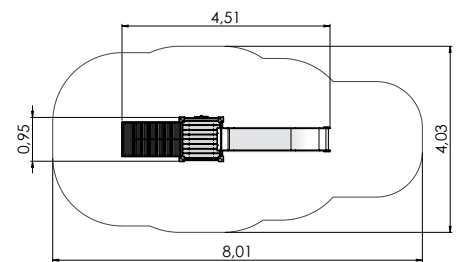

LM016 Play Centre AMANDA

PLAY CENTRES

COLOR OPTIONS:

LM017 Play Centre AMANDUS

1+	6-12	3,94m	3,78m	7,24m	0,95m

LM207 Slide BEN

4+	3-6	2,85m	0,95m	4,51m	1,55m

LM207S Slide EVE