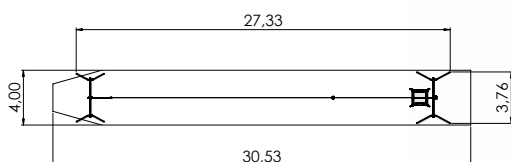

3+	5	2,5m	5,76m	6,06m	1,35m

NEW!

4+	1	2,98m	4,00m	27,33m	1,10m

SPR100 Tarzan`s track

4+	1	2,98m	4,00m	27,33m	1,10m

SPR100-1 Tarzan`s track with platform