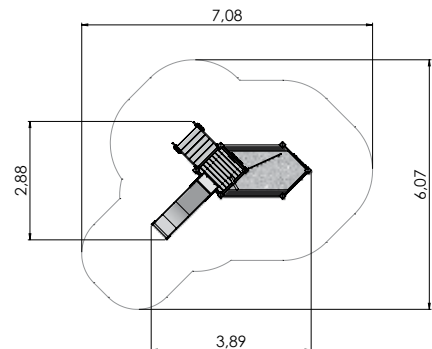

PIRATE WORLD

COLOR OPTIONS:

Pirate world

NEW!

NEW!

NEW!