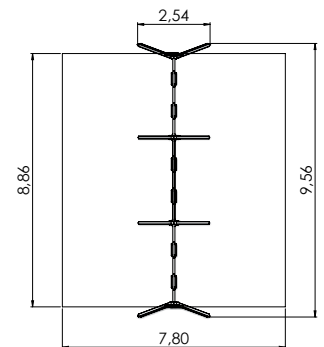

K009 P Swing DUCAT 6 places
steel groundfixings (without seats and fittings)