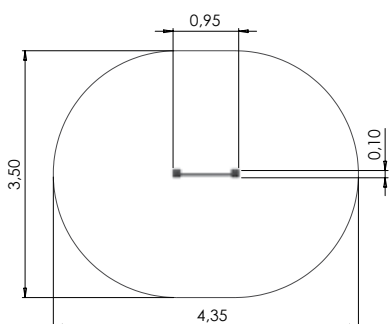

CLIMBING FRAMES

RS001 Climbing frame RHINO

RS212 Climbing frame CAT