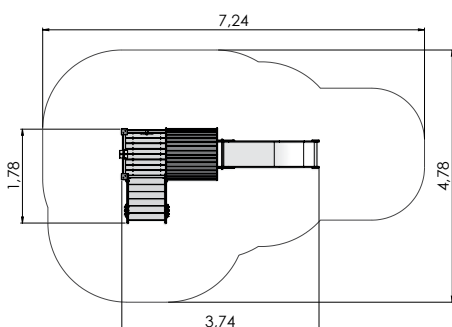

PLAY CENTRES

LM210 Play Centre MONA