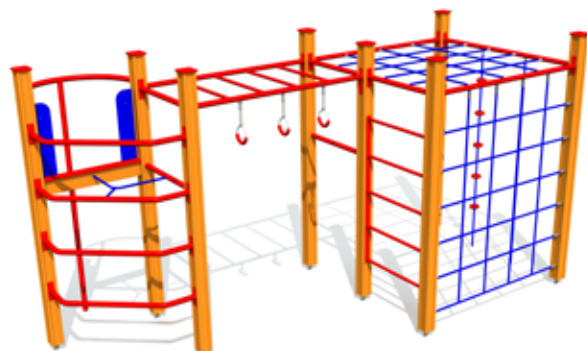

CLIMBING FRAMES

RS110 Climbing frame HEXAGON

RS110-2 Climbing frame HEXAGON 2

RS110-2 L Climbing frame HEXAGON 2

RS123 Climbing frame

CLIMBING FRAMES

COLOR OPTIONS:

RS127 Climbing Frame KOALA