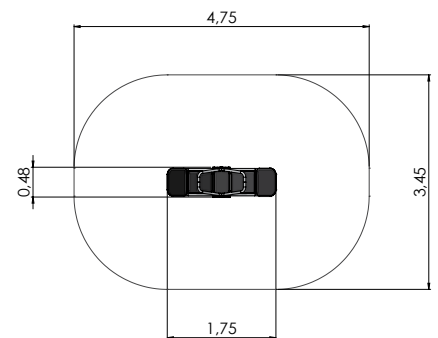

4+	2	1,28m	0,48m	1,75m	0,88m