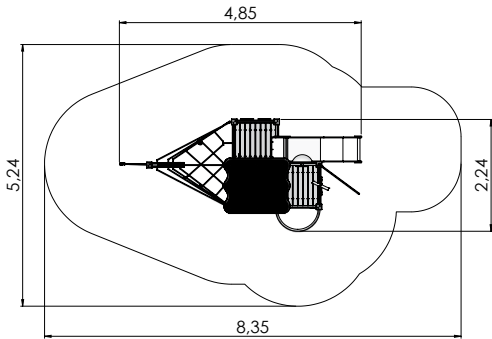

PIRATE WORLD

MM177 P Playship AMITY