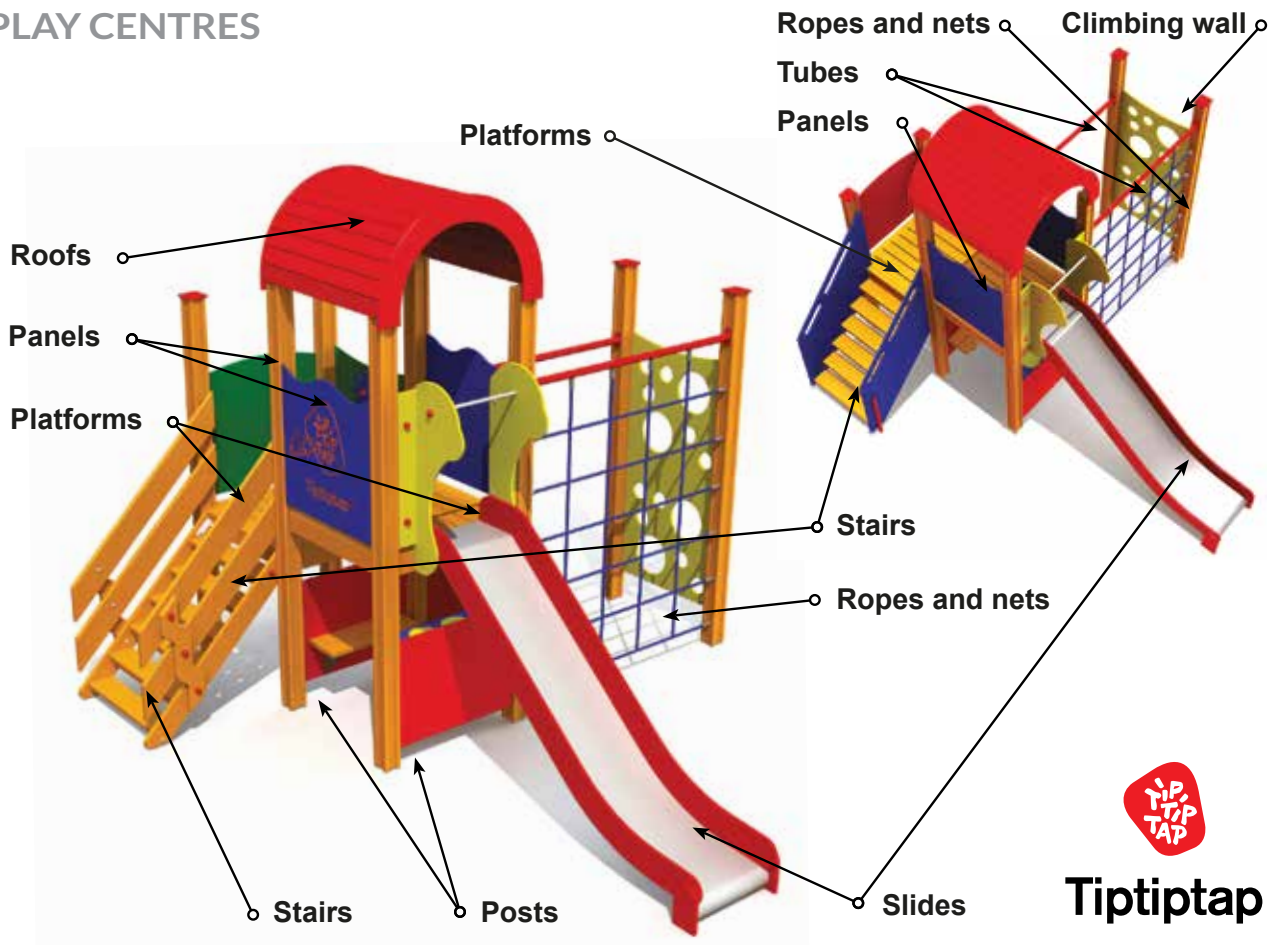

PLAY CENTRES

Tiptap

PLAY CENTRES

Colours		PE	MF
Plastic panels Pantone 383, RAL4004 RAL3020, RAL1023	Posts	Laminated wood	Powder coated aluminium
Laminated wood posts TM1803 (Teknos) TM1804 (Teknos)	Platforms	Laminated wood	Plastic covered laminated wood
Aluminium posts RAL1037, RAL8007	Panels	HDPE plastic	HDPE plastic
Ropes RAL9011, RAL5005	Climbing walls	HDPE plastic	HDPE plastic
Metal parts (tubes, ect) RAL7046, RAL3020	Roofs	HDPE plastic	HDPE plastic
	Tubes	Zincd and powder coated steel	Zincd and powder coated steel
Summer	Ropes and nets	Six-strand PES cover braided steel ropes	Six-strand PES cover braided steel
	Slides	Stainless steel and HDPE plastic	Stainless steel and HDPE plastic
Autumn	Stairs	Laminated wood	Plastic covered laminated wood
	Climbing grips	HDPE plastic	HDPE plastic
Forest	Fixings	Stainless steel	Stainless steel