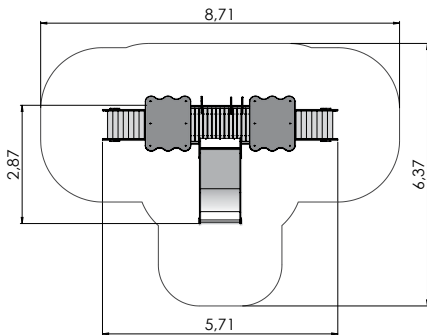

LM209 Play Centre *OLIVER*