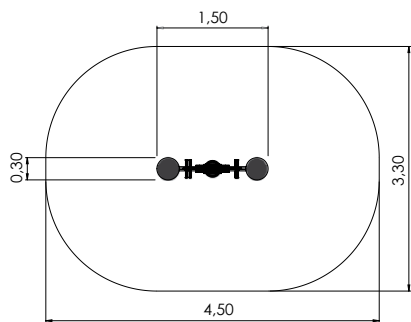

SPRING SWINGS AND SEE-SAWS

VLI51 Spring swing PEGASUS