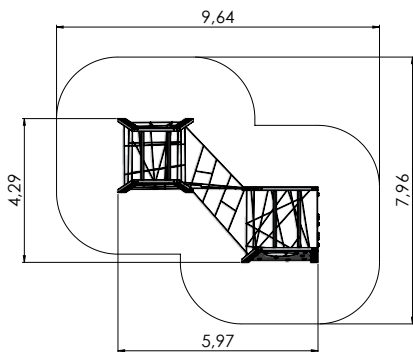

AMAZON

AM011