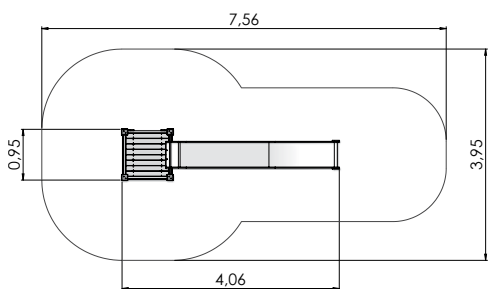

LM007 Slide ELO

PLAY CENTRES

LM008 Slide BOB

LM012 Slide BIA

LM011 Slide DAN

LM011-1 Slide DEE

PLAY CENTRES

COLOR OPTIONS: