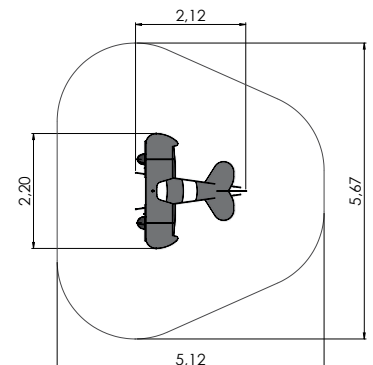

THEME PLAY

COLOR OPTIONS:

NEW!

NEW!