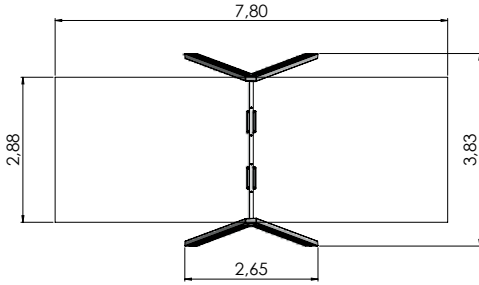

AMAZON

AML003