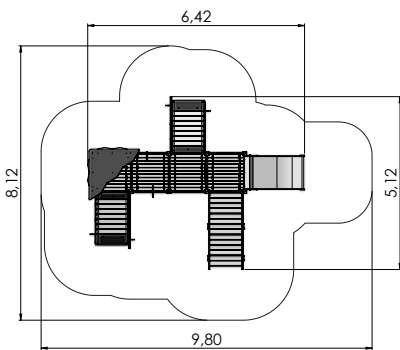

PLAY CENTRES

LM223 Play Centre THERESA