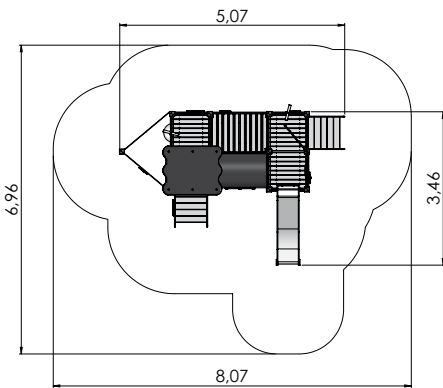

PIRATE WORLD

MM177 P Playship AMITY

PIRATE
WORLD

NEW!

NEW!