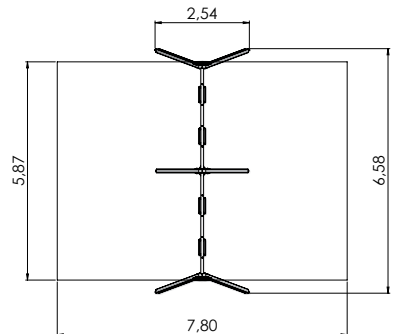

K008 P Swing DUCAT 4 places
(without seats and fittings)