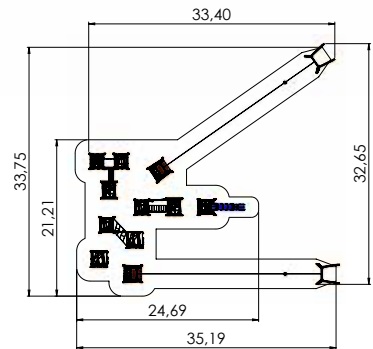

AMAZON

COLOR OPTIONS:

Amazon

AM101