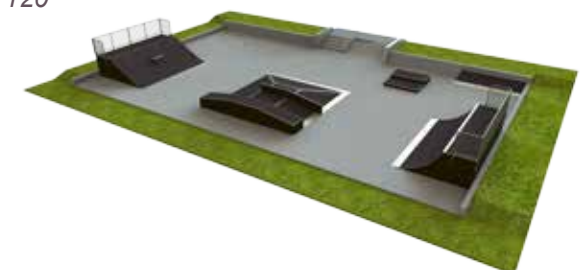

TIPTIPTAP SKATEPARKS

With over 10 years of experience and over 100 different solutions - Tiptiptap is the right choice for you! Our skate parks have been developed in partnership with professional riders who know how to challenge their BMX, skateboards, scooters, inliners and more. All our skate park elements have been manufactured in accordance with the European safety standards EN 14974:2006/A1:2010 and certified by TÜV SÜD GmbH.

The product choice includes both steel and wooden frame elements, either with phenol coated waterproof plywood or "Skatelite" surface - all high quality and weather resistant. Our skateparks evolve in line with the requests and needs of our clients and we try to fulfil the wishes of even the most demanding customers. Creativity and flexibility are always a priority for us.

We are offering several types of base skatepark solutions:

Base/Base+

Steel series

Best Sellers

Halfpipes

B 105

B 100

B 110

B 103

B 120