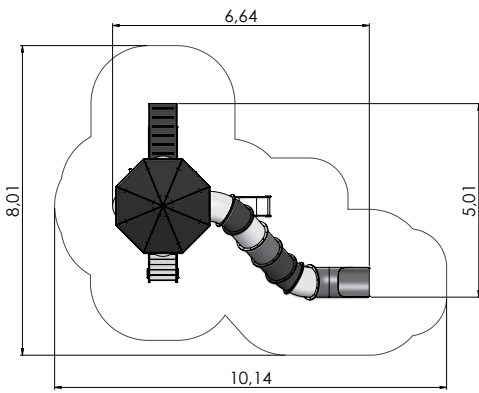

4+	20-40	4,36m	10,38m	13,59m	2,05m

LM220-1 Play Centre WILHELM

4+	8-16	4,34m	4,35m	8,67m	1,55m

PLAY CENTRES

1+/4+	8-16	5,56m	5,01m	6,64m	0,95m

LM311-1 Play Centre MARGOT

PLAY CENTRES

1+/4+	50-100	5,56m	6,64m	15,96m	1,55m