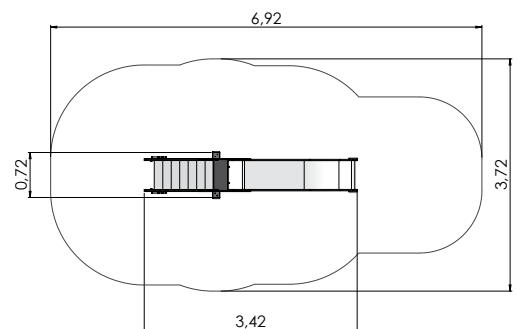

LM007 Slide ELO

PLAY CENTRES

LM008 Slide BOB

LM012 Slide BIA

LM011 Slide DAN

LM011-1 Slide DEE

PLAY CENTRES

COLOR OPTIONS: