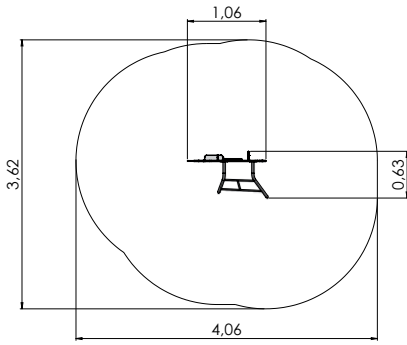

CLIMBING FRAMES

RS001 Climbing frame RHINO