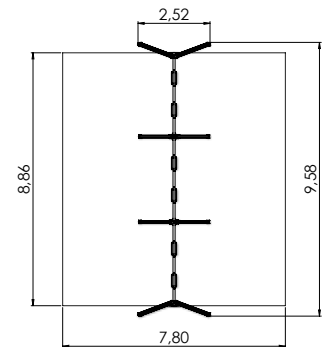

K008 AL Swing BELL-FLOWER 4 places
(without seats and fittings)

SWINGS

COLOR OPTIONS:

K009 AL Swing BELL-FLOWER 6 places
(without seats and fittings)

K003 Swing BABY BIRD 1 place
(without seat and fittings)